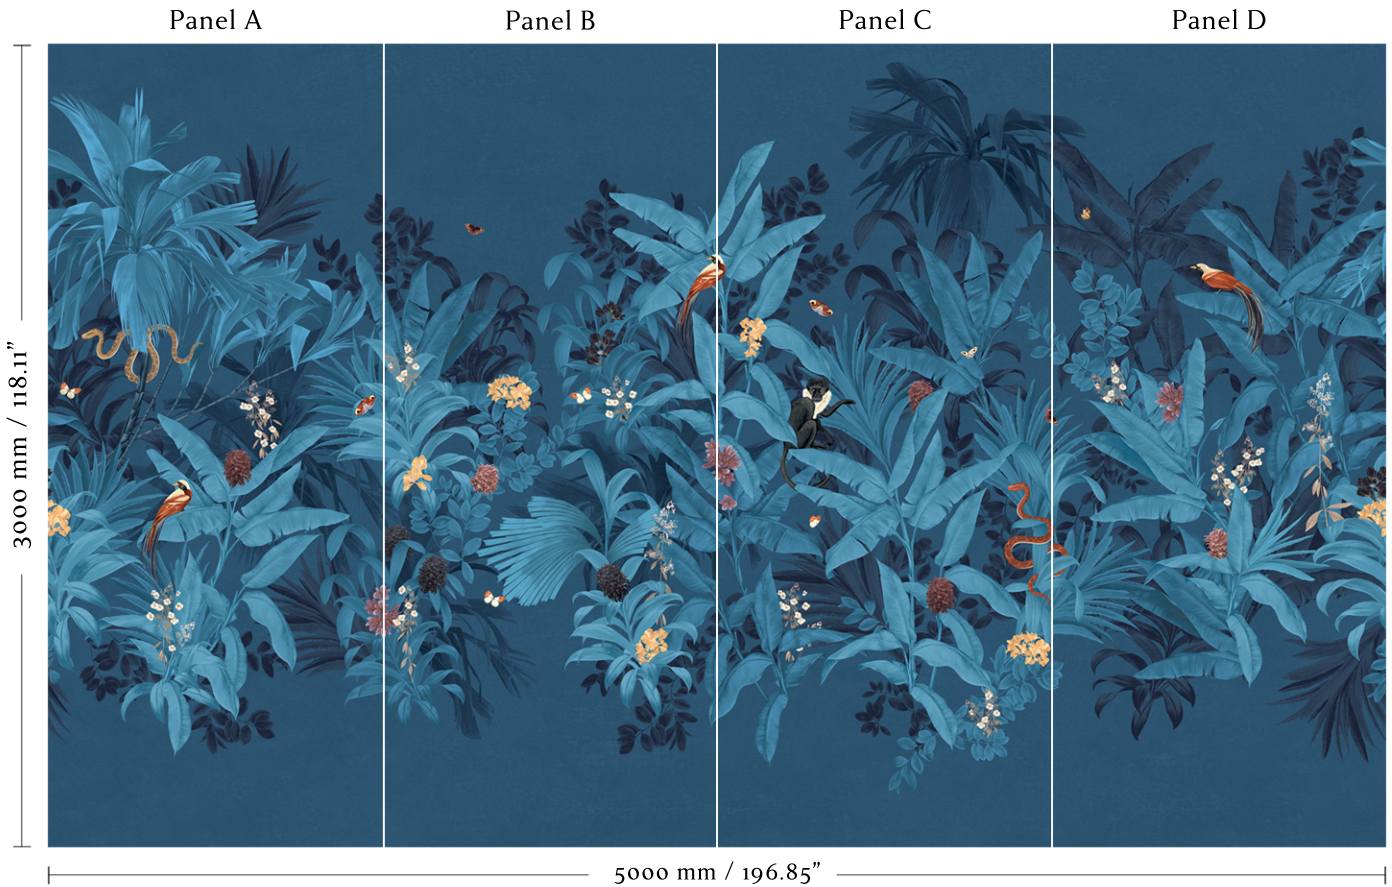

ANNA GLOVER

2004.02NW - Jungle Garden - Night

Nonwoven wallpaper

Mural width: 5000 mm / 196.85"

4 x panels - trimmed width: 1250 mm / 49.21"

Available in set panel heights:

3m - 118.11"

3.25m - 127.95"

Panels are supplied untrimmed with an extra 10 mm / 0.39" overlap to each edge for double cut on installation

Spongeable

Light Fastness - Good

Fire Rating: EN BS 13501-1:2002 Class B, s1, do

FSC Certified C183285