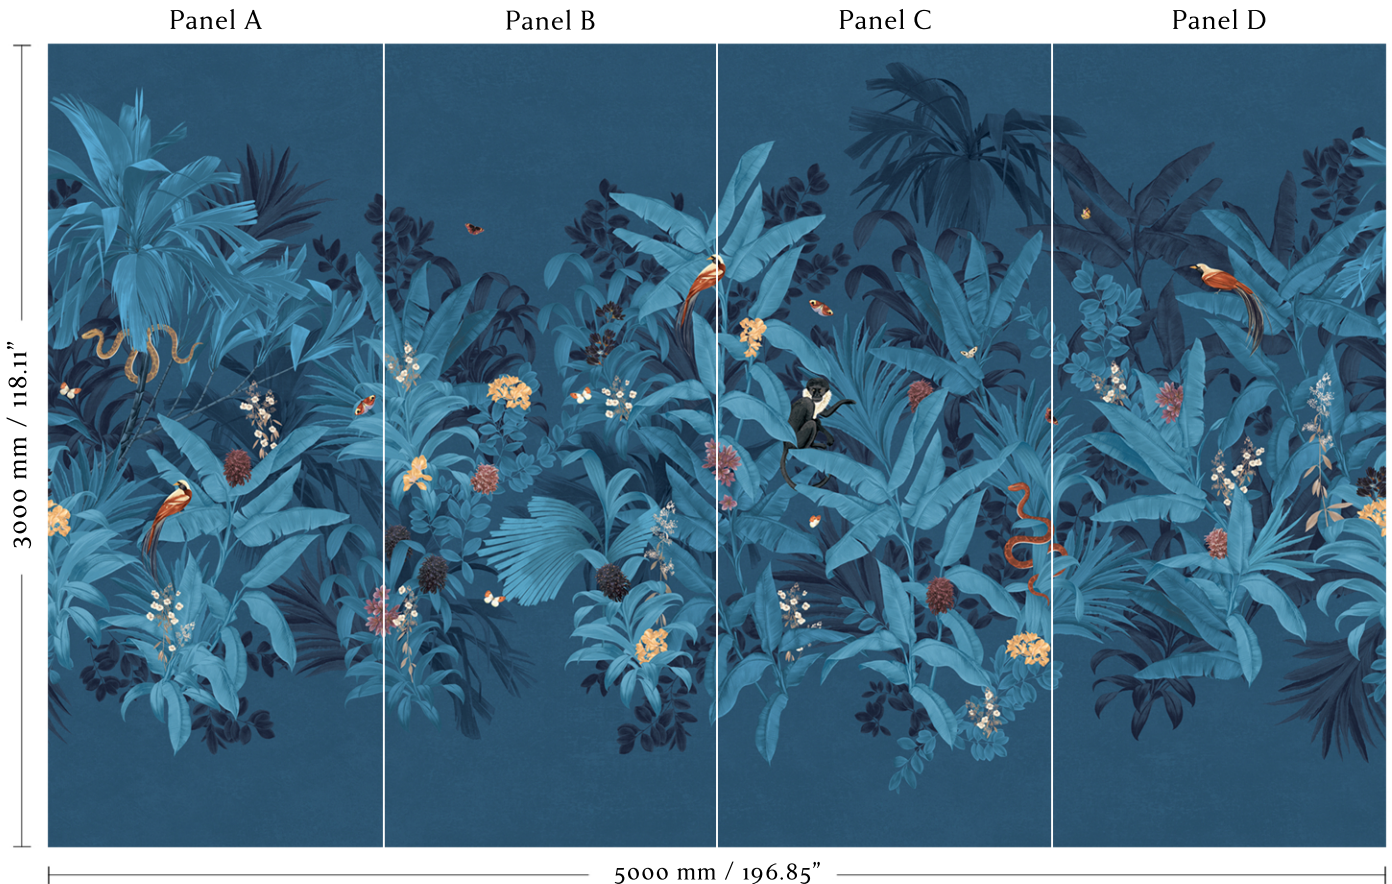

## 2004.02 - Jungle Garden - Night

Faux Silk, Textile Wallcovering with Nonwoven Backing

Mural width: 5000 mm / 196.85"

4 x panels - trimmed width: 1250 mm / 49.21"

Available in set panel heights:

2.75m - 108.27",

3m - 118.11"

3.25m - 127.95"

Panels are supplied untrimmed with an extra 10 mm / 0.39" overlap to each edge for trimming on installation.

Spongeable

Light Fastness - Moderate

Fire Rating: Please contact the studio for further information