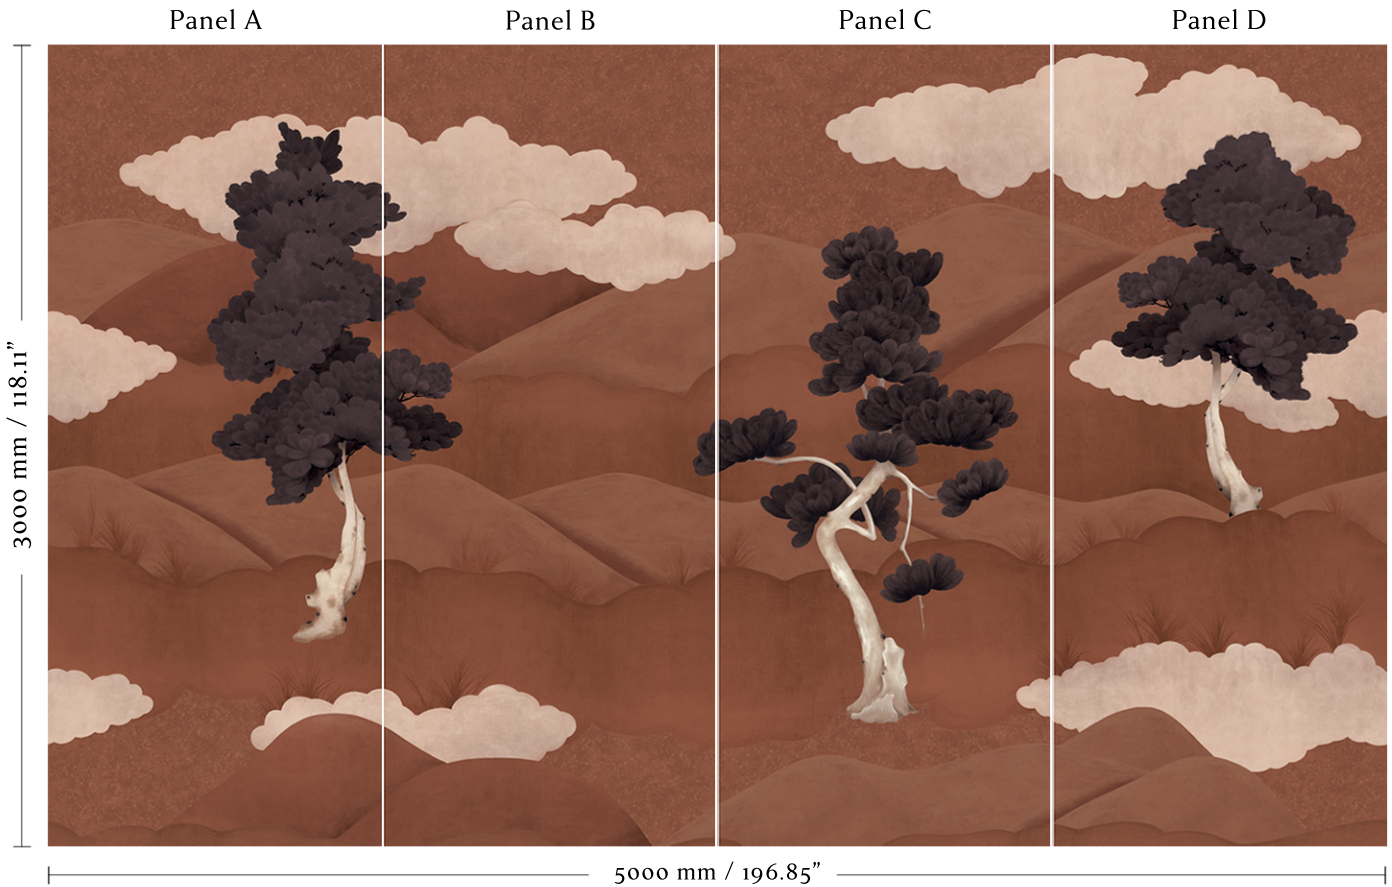

## 2005.01 - Trees - Rust

Faux Silk, Textile Wallcovering with Nonwoven Backing

Mural width: 5000 mm / 196.85"

4 x panels - trimmed width: 1250 mm / 49.21"

Available in set panel heights:

2.75m - 108.27",

3m - 118.11"

3.25m - 127.95"

Panels are supplied untrimmed with an extra 10 mm / 0.39" overlap to each edge for trimming on installation.

Spongeable

Light Fastness - Moderate

Fire Rating: Please contact the studio for further information