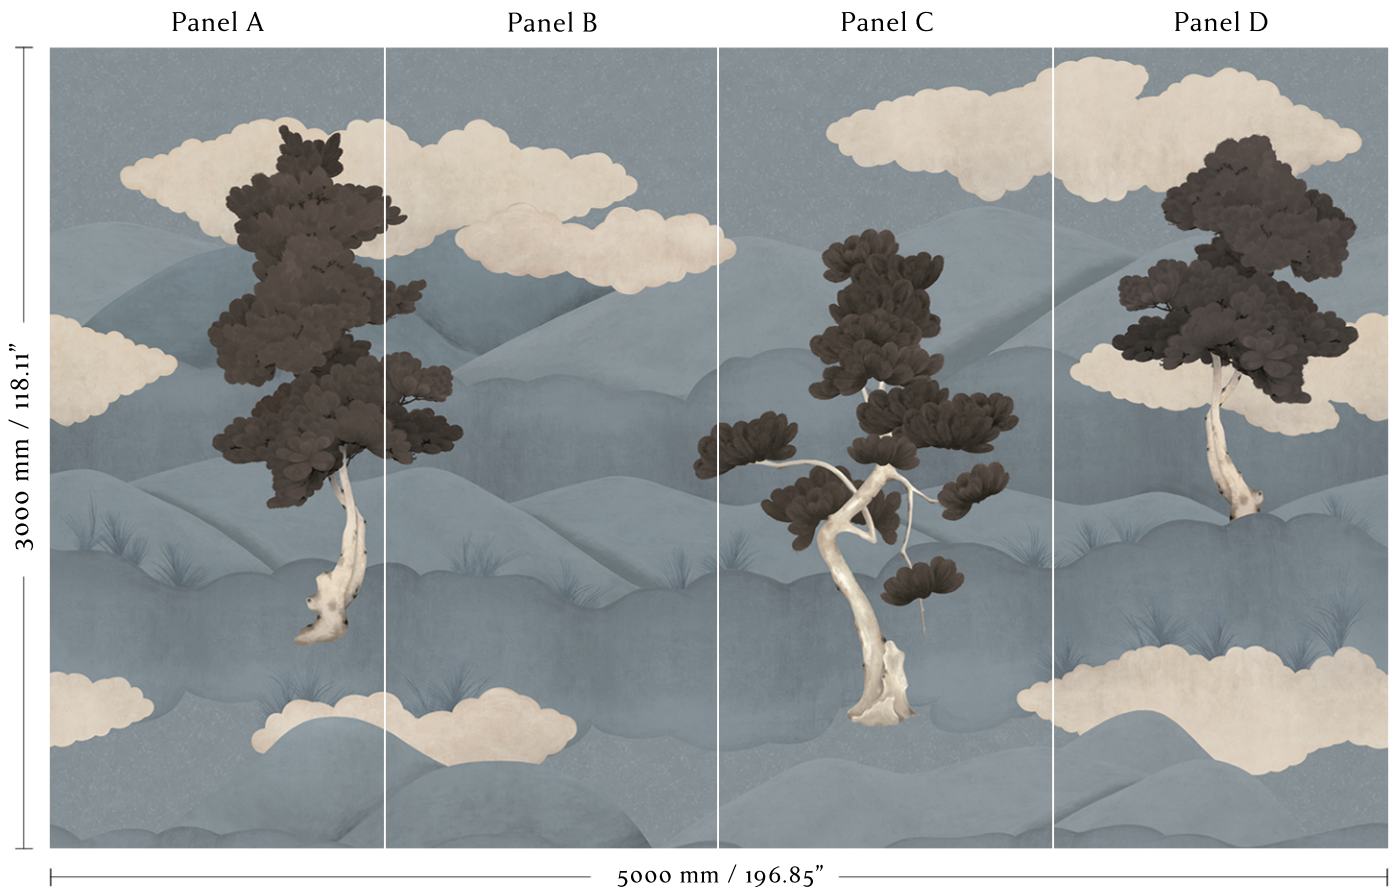

ANNA GLOVER

2005.02 - Trees - Smoke

Faux Silk, Textile Wallcovering with Nonwoven Backing

Mural width: 5000 mm / 196.85"

4 x panels - trimmed width: 1250 mm / 49.21"

Available in set panel heights:

2.75m - 108.27",

3m - 118.11"

3.25m - 127.95"

Panels are supplied untrimmed with an extra 10 mm / 0.39" overlap to each edge for trimming on installation.

Spongeable

Light Fastness - Moderate

Fire Rating: Please contact the studio for further information