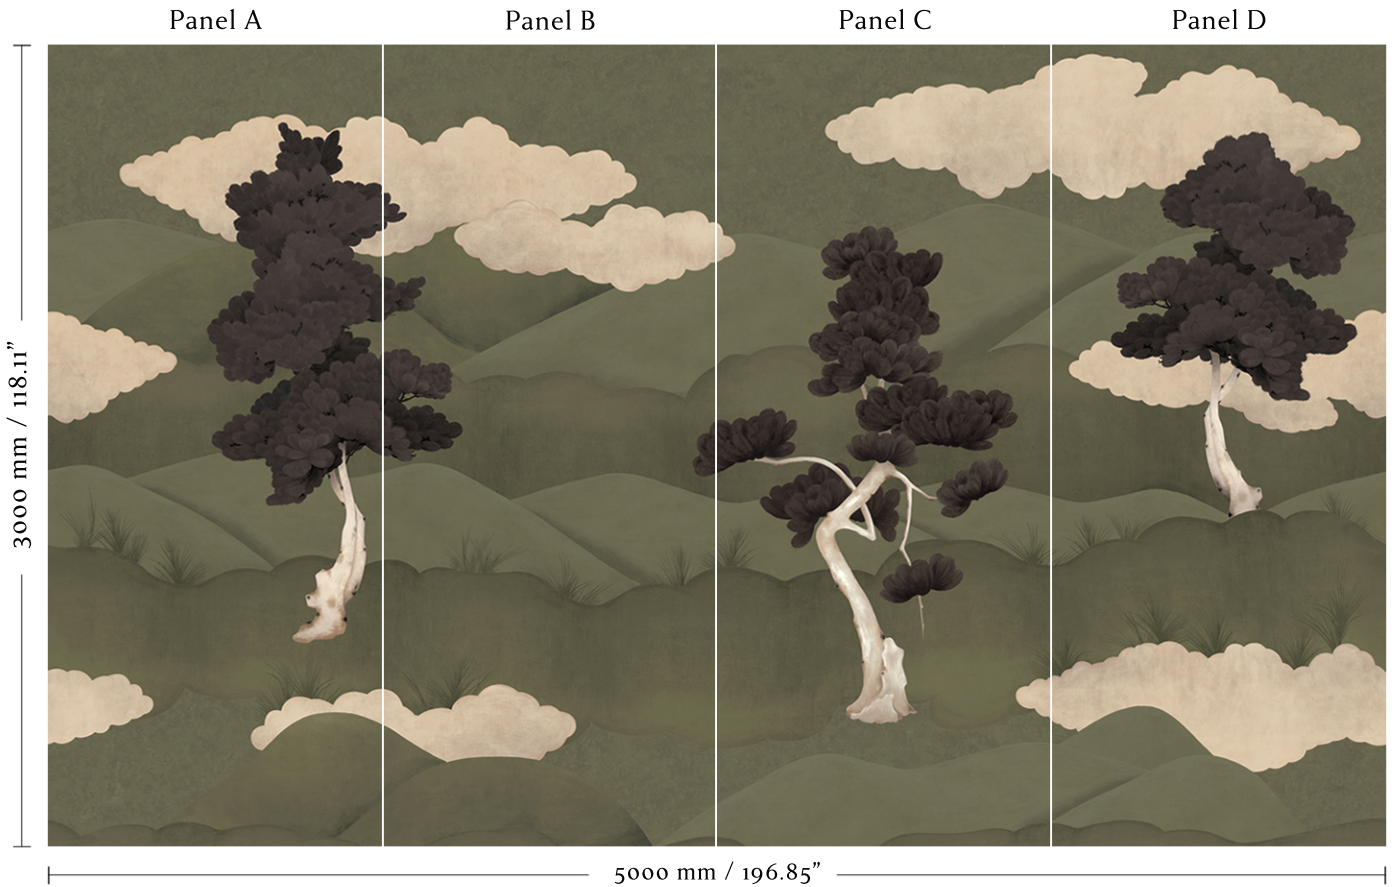

## 2005.03 - Trees - Caper

Faux Silk, Textile Wallcovering with Nonwoven Backing

Mural width: 5000 mm / 196.85"

4 x panels - trimmed width: 1250 mm / 49.21"

Available in set panel heights:

2.75m - 108.27",

3m - 118.11"

3.25m - 127.95"

Panels are supplied untrimmed with an extra 10 mm / 0.39" overlap to each edge for trimming on installation.

Spongeable

Light Fastness - Moderate

Fire Rating: Please contact the studio for further information