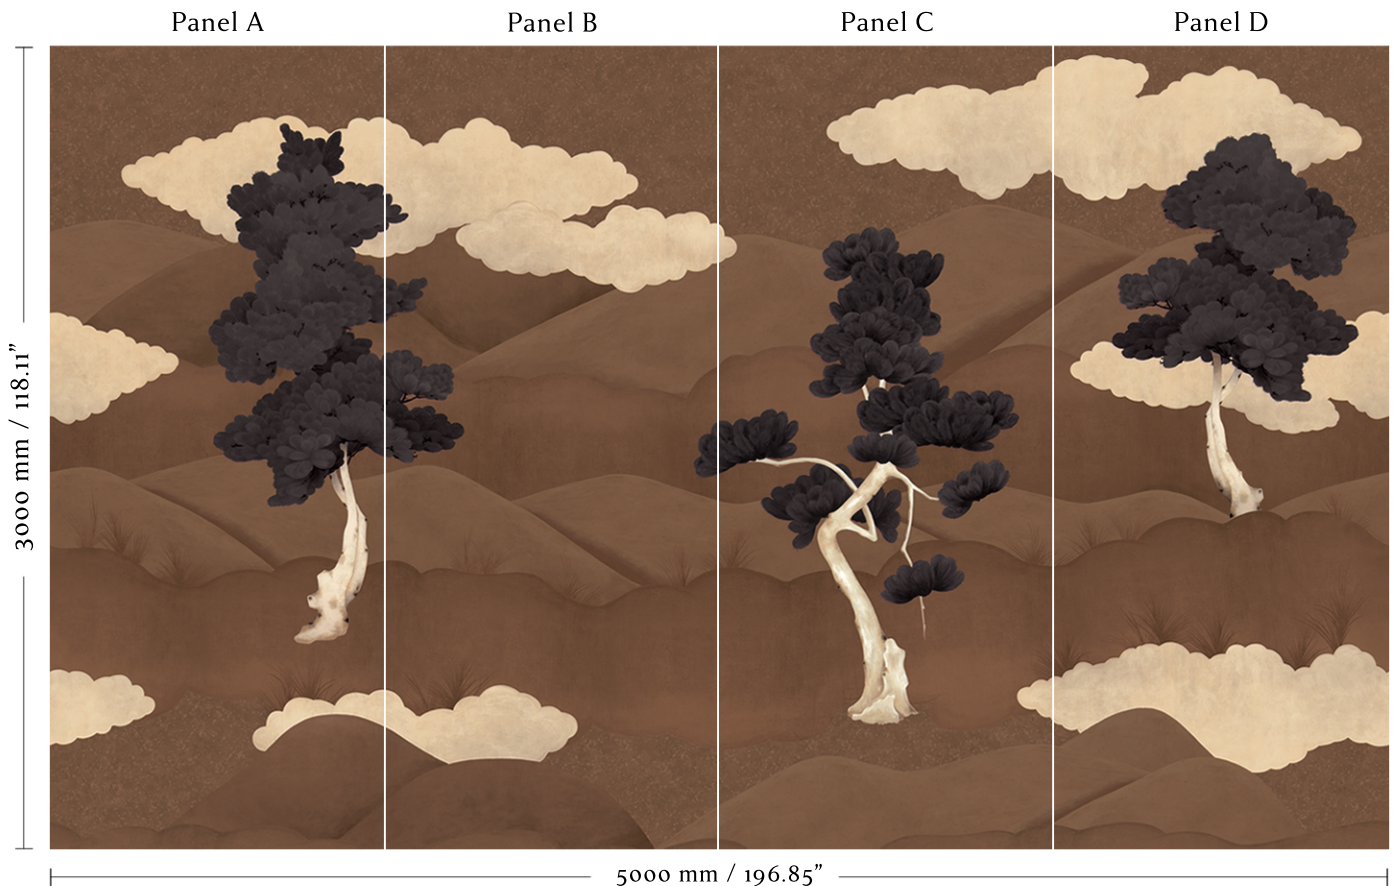

ANNA GLOVER

2005.04 - Trees - Cocoa

Faux Silk, Textile Wallcovering with Nonwoven Backing

Mural width: 5000 mm / 196.85"

4 x panels - trimmed width: 1250 mm / 49.21"

Available in set panel heights:

2.75m - 108.27",

3m - 118.11"

3.25m - 127.95"

Panels are supplied untrimmed with an extra 10 mm / 0.39" overlap to each edge for trimming on installation.

Spongeable

Light Fastness - Moderate

Fire Rating: Please contact the studio for further information