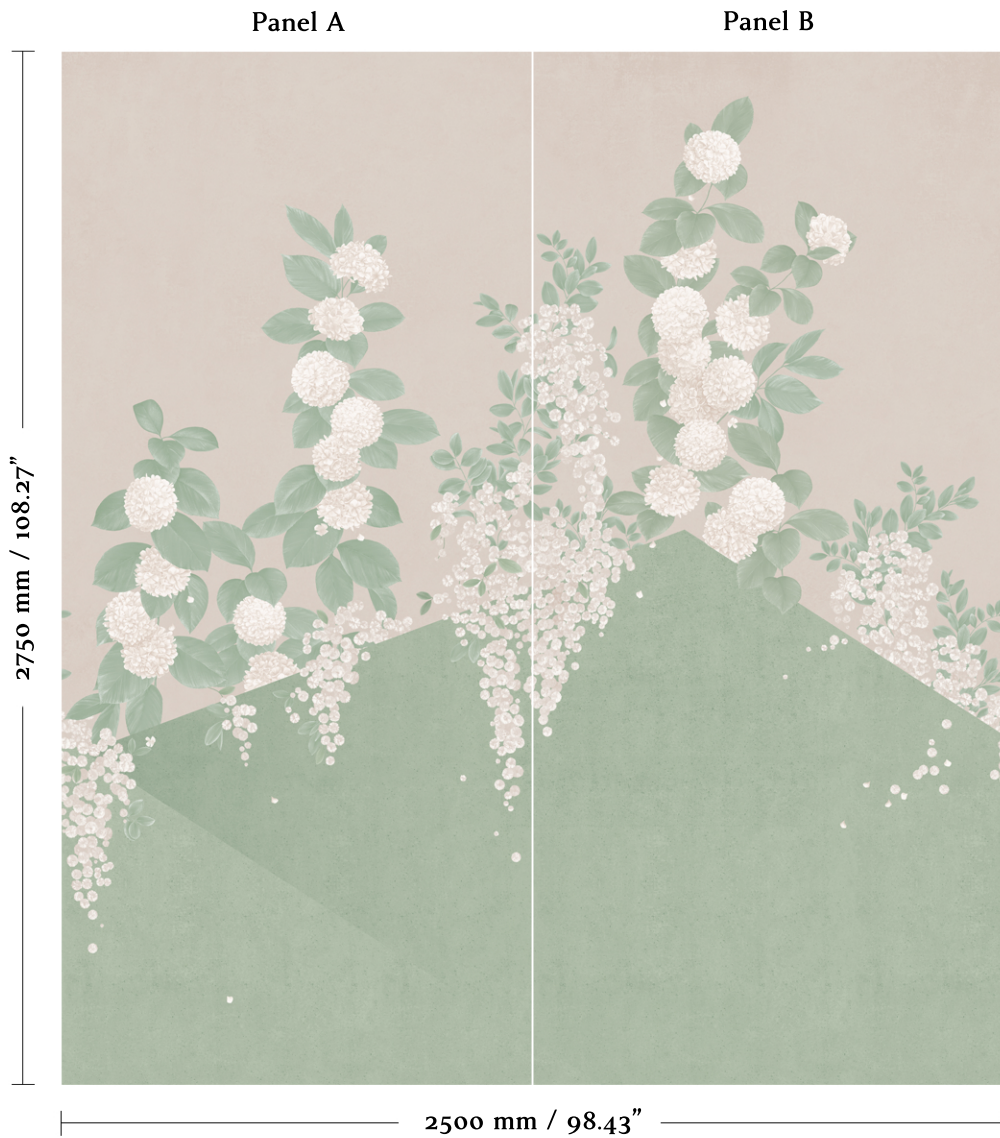

ANNA GLOVER

Sotatsu Spring - Celadon - Set Panel Height 2.75m

www.annaglover.co.uk