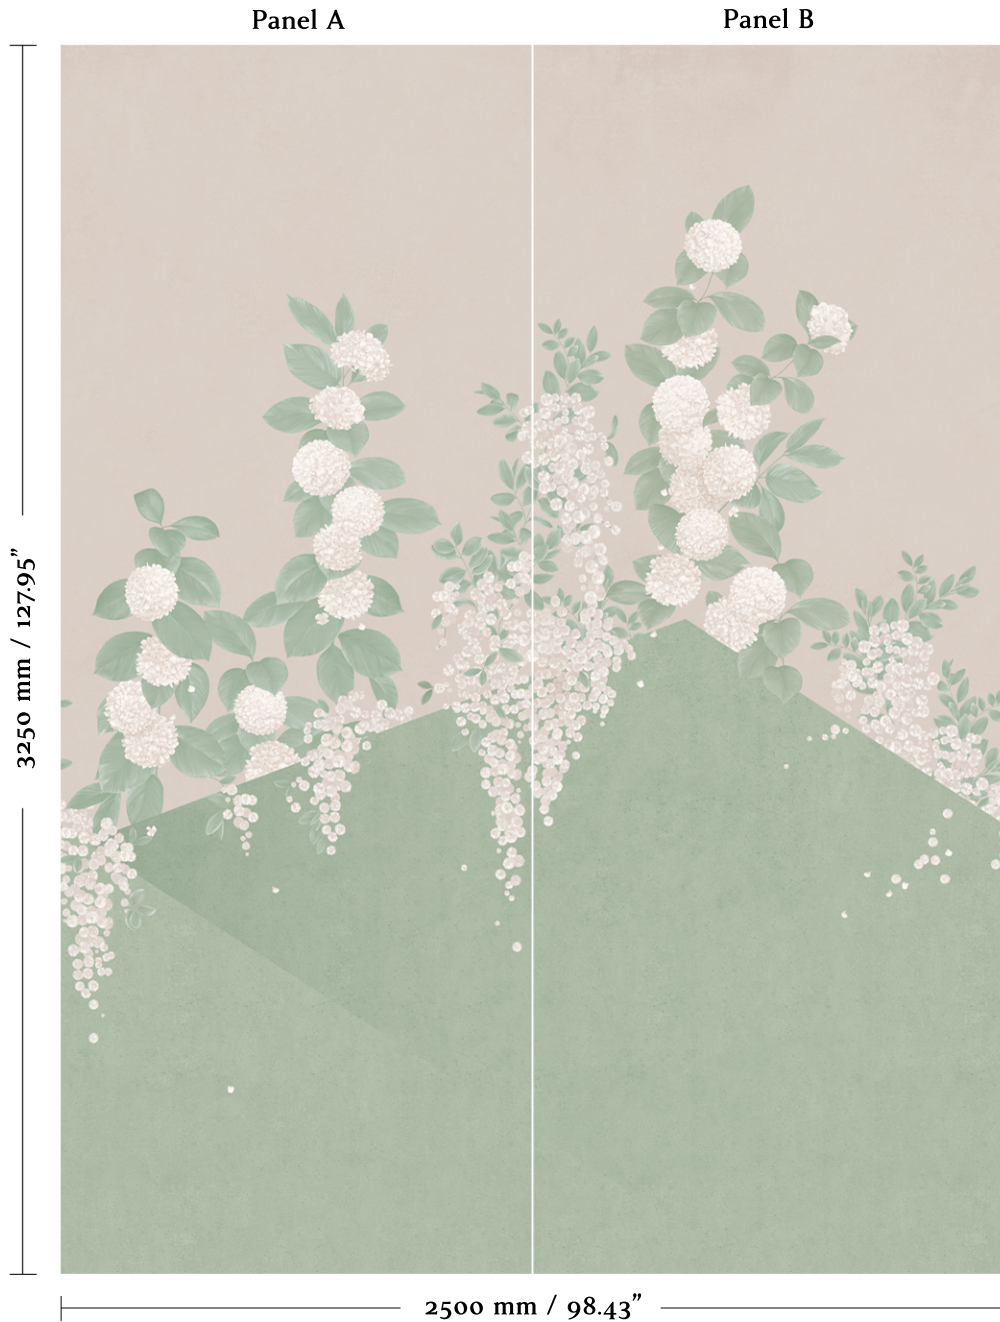

ANNA GLOVER

Sotatsu Spring - Celadon - Set Panel Height 3.25m