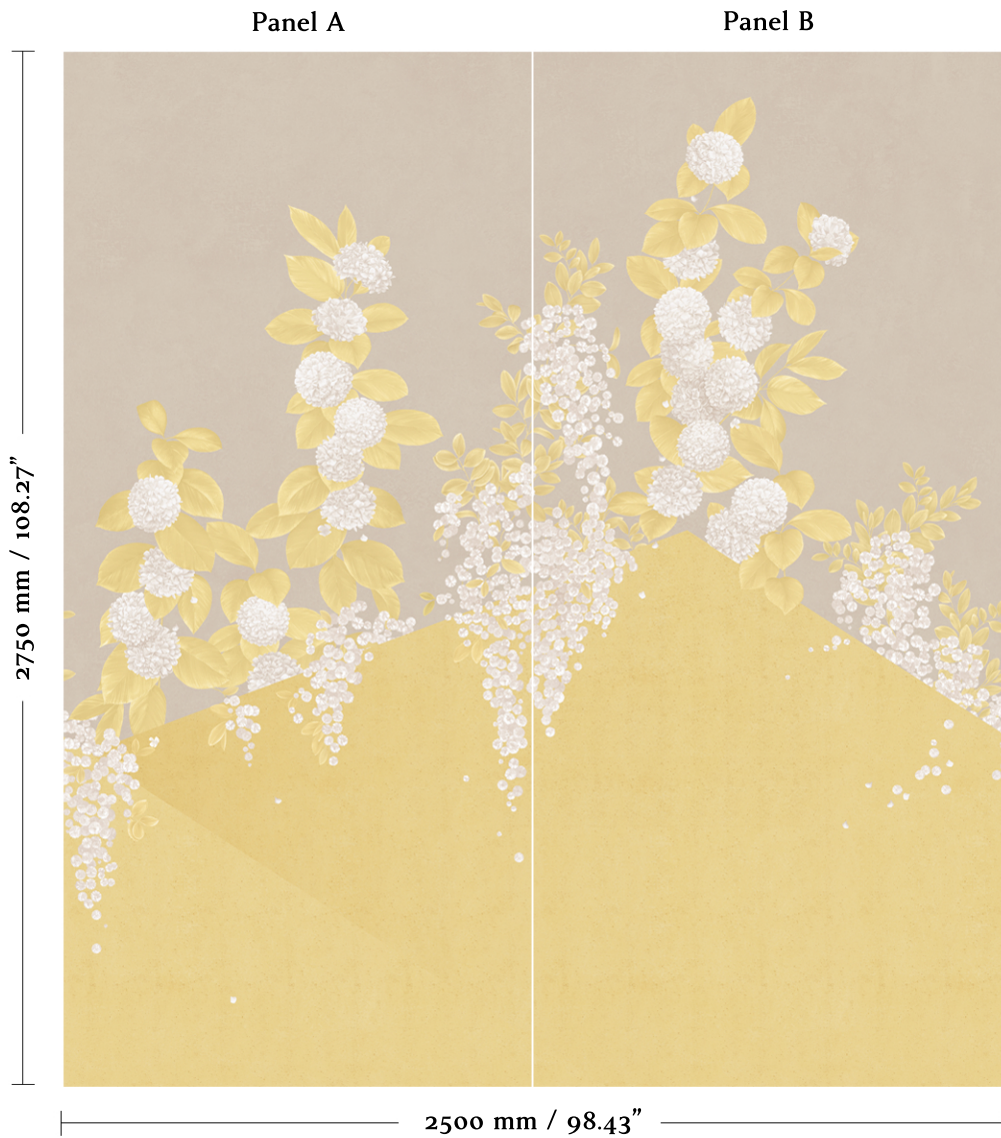

ANNA GLOVER

Sotatsu Spring - Citrine - Set Panel Height 2.75m

www.annaglover.co.uk