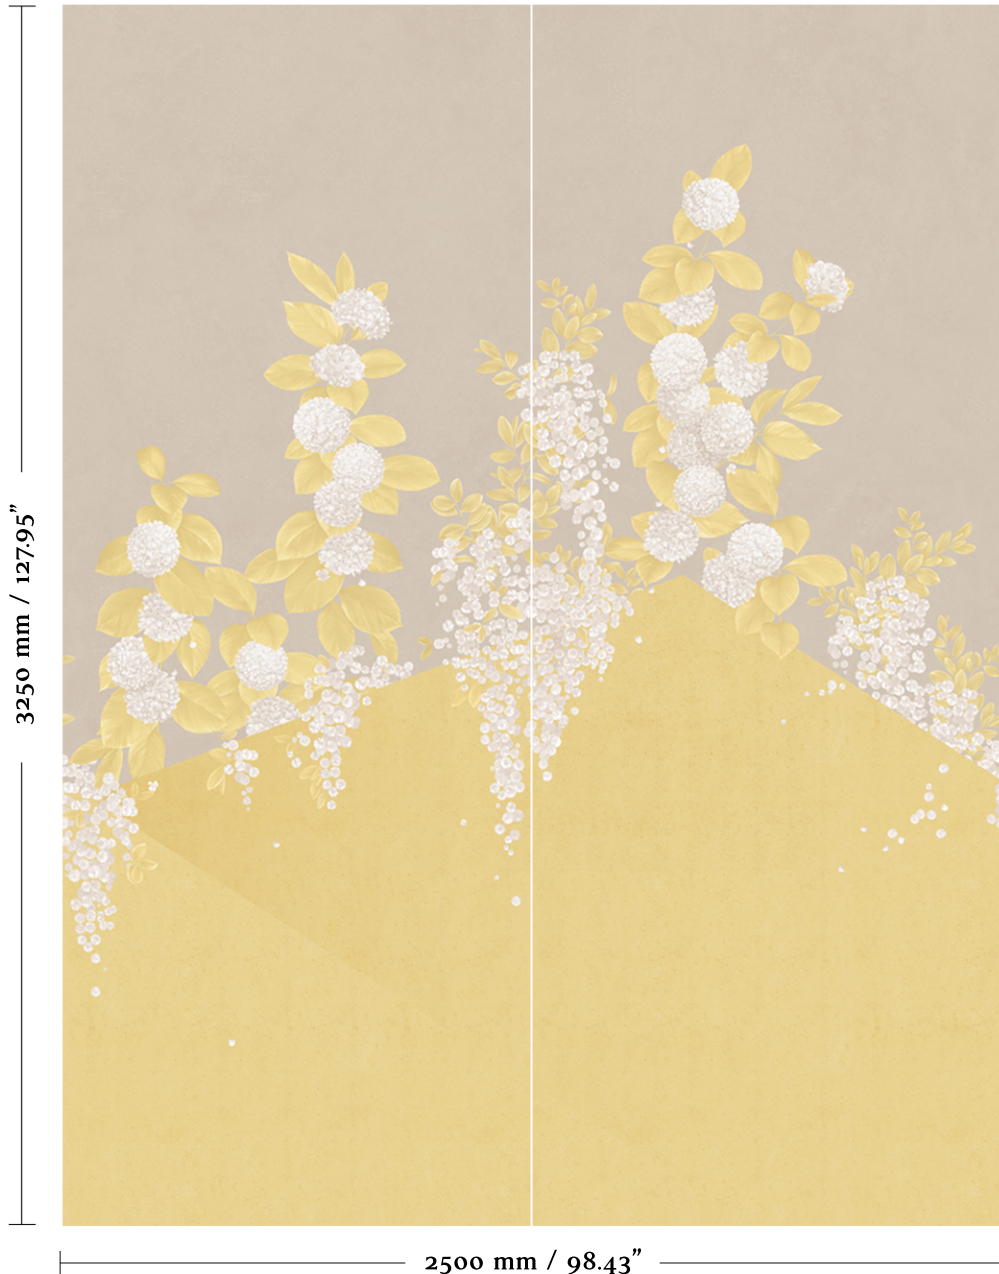

ANNA GLOVER

Panel A

Panel B

Sotatsu Spring - Citrine - Set Panel Height 3.25m

www.annaglover.co.uk