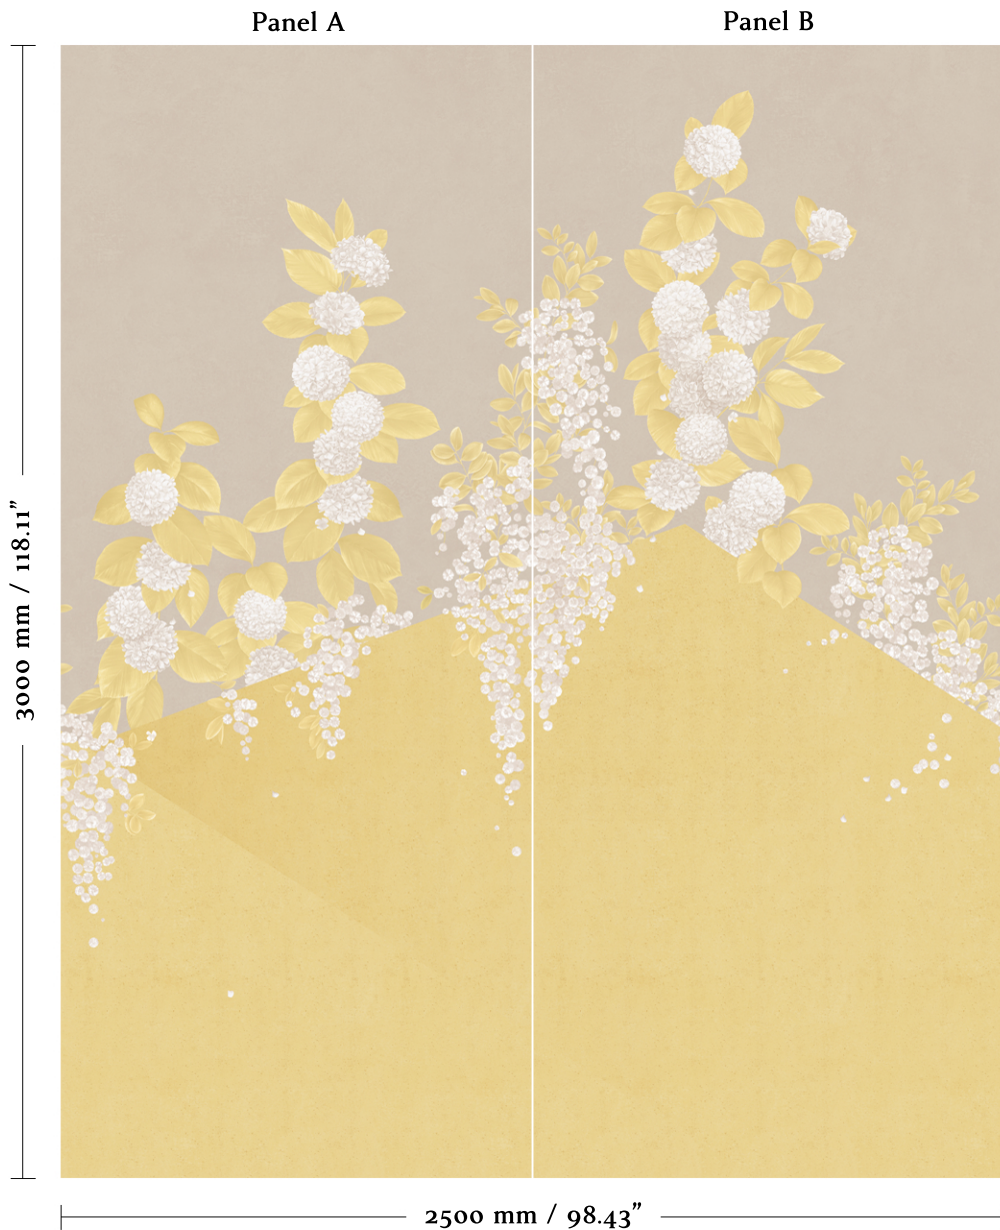

ANNA GLOVER

Sotatsu Spring - Citrine - Set Panel Height 3m

www.annaglover.co.uk