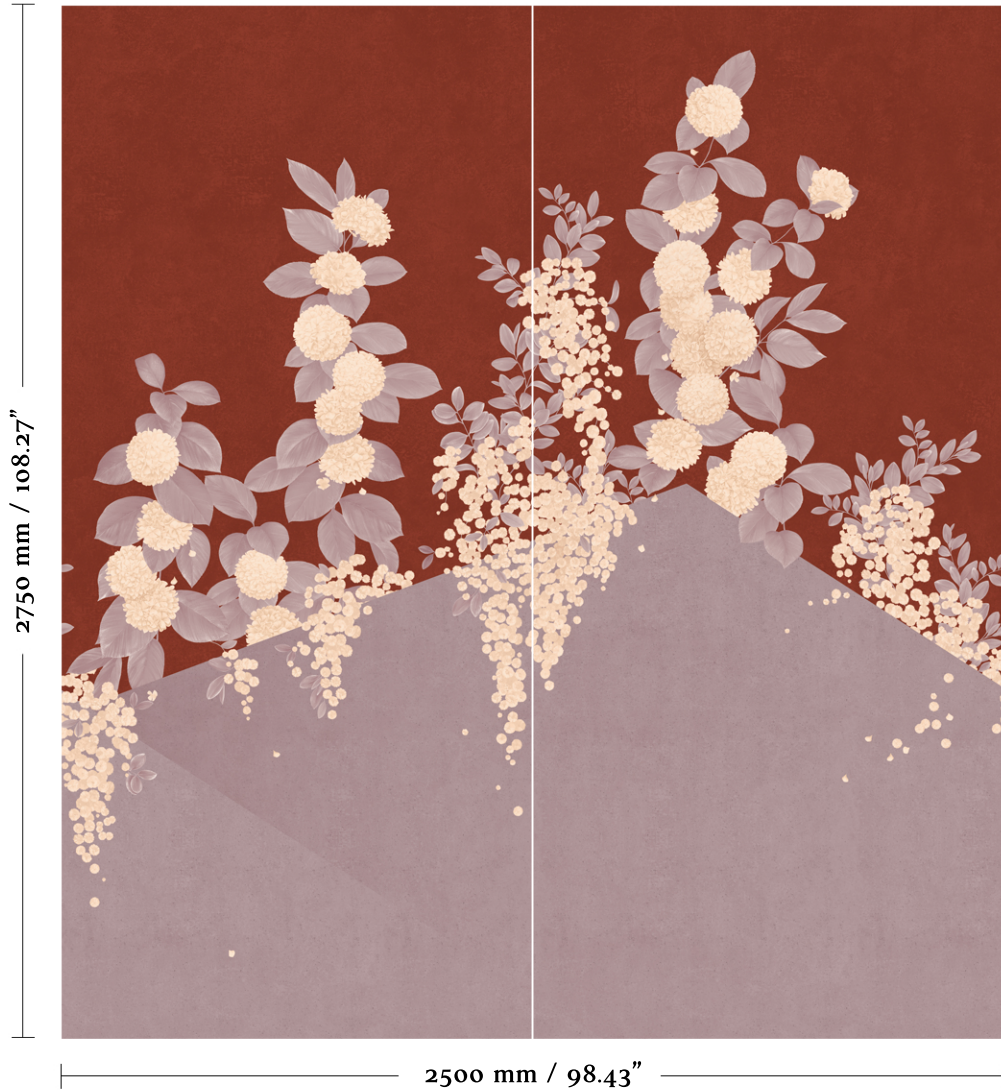

ANNA GLOVER

Panel A

Panel B

Sotatsu Spring - Kunzite - Set Panel Height 2.75m

www.annaglover.co.uk