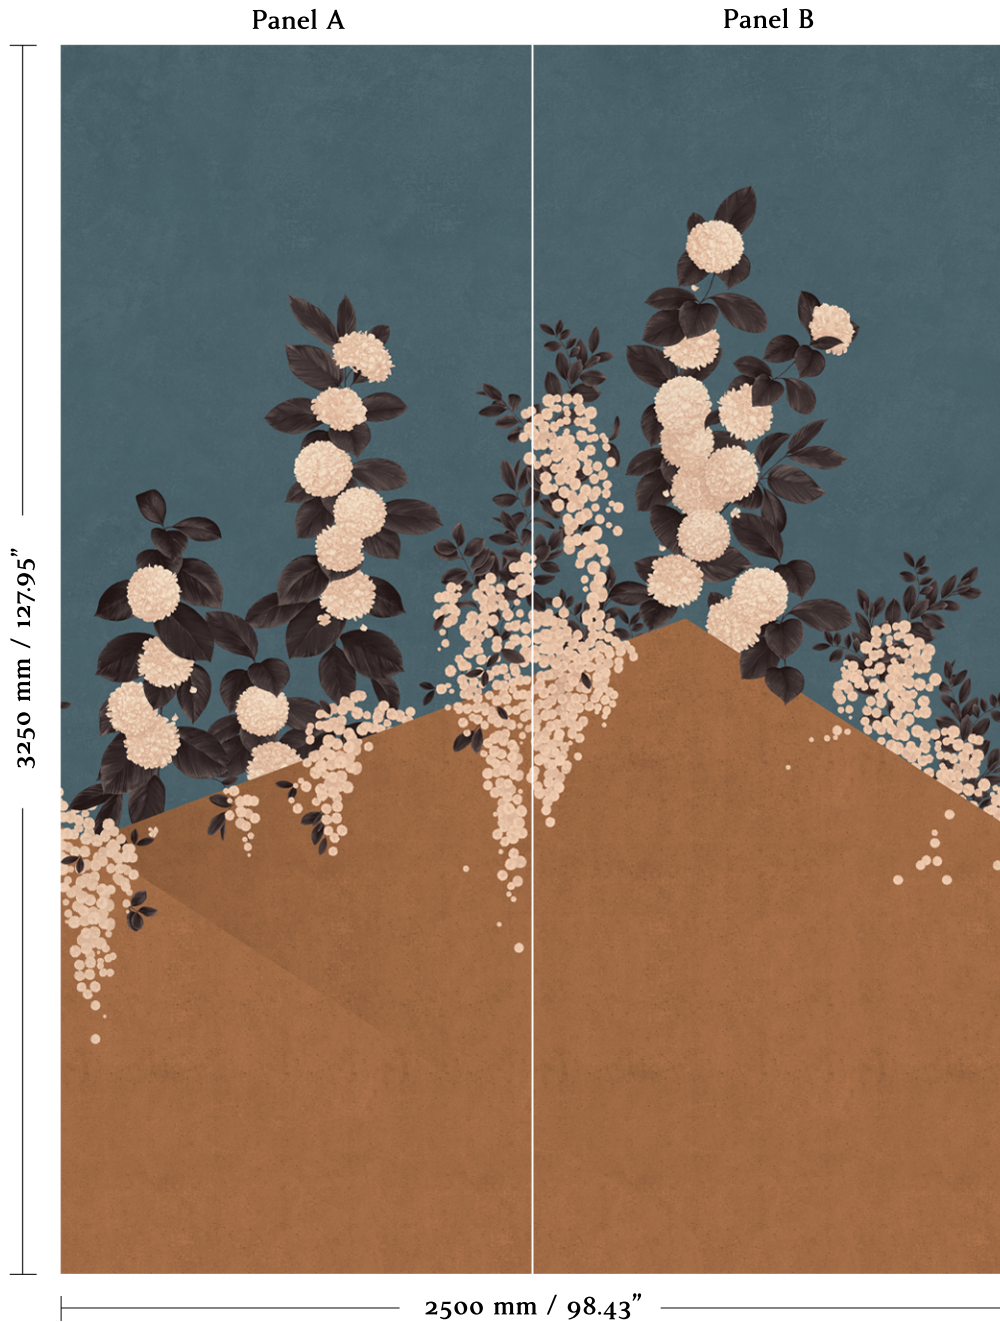

ANNA GLOVER

Sotatsu Spring - Ochre - Set Panel Height 3.25m

www.annaglover.co.uk