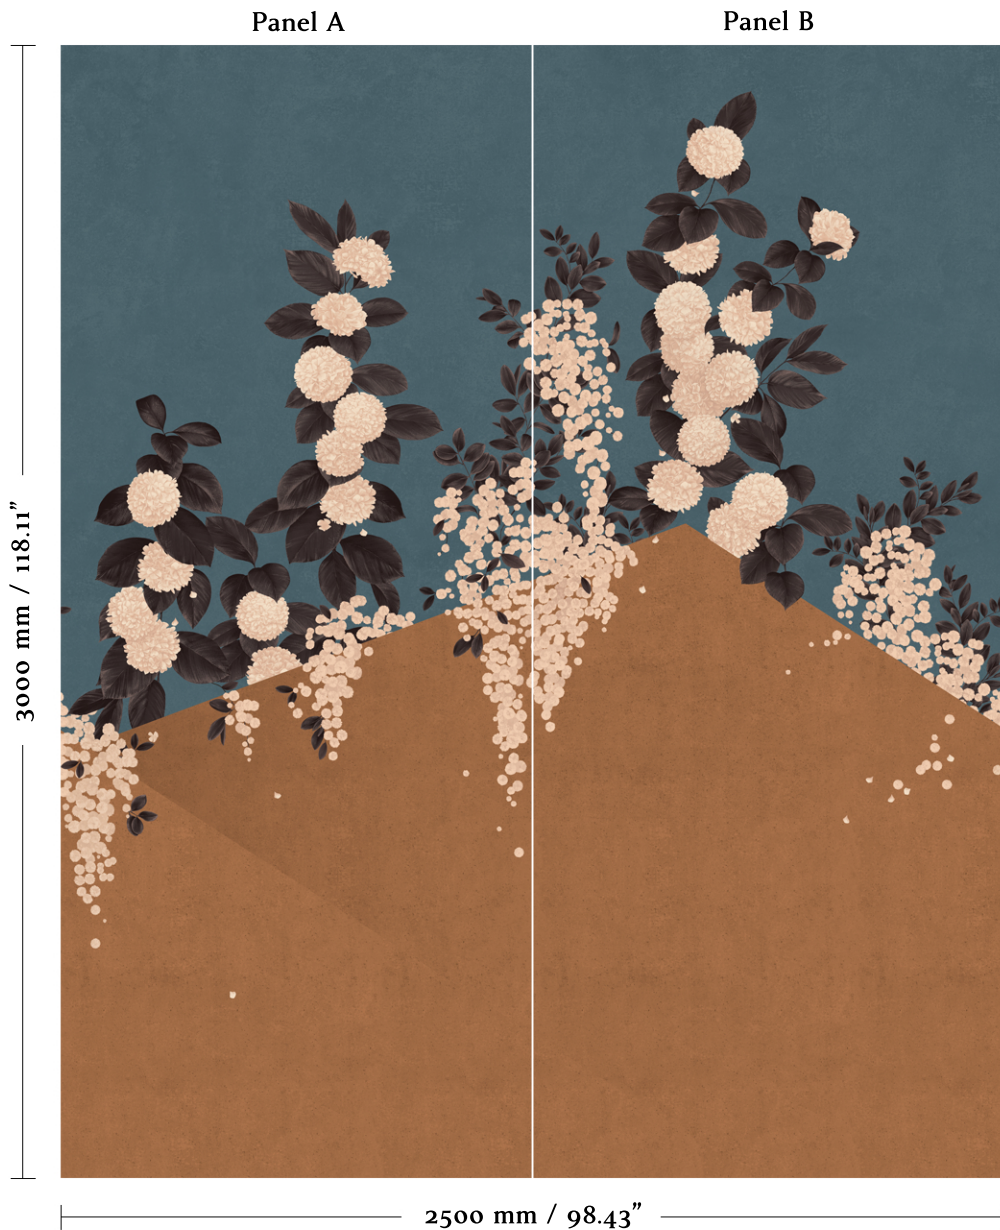

ANNA GLOVER

Sotatsu Spring - Ochre - Set Panel Height 3m

www.annaglover.co.uk