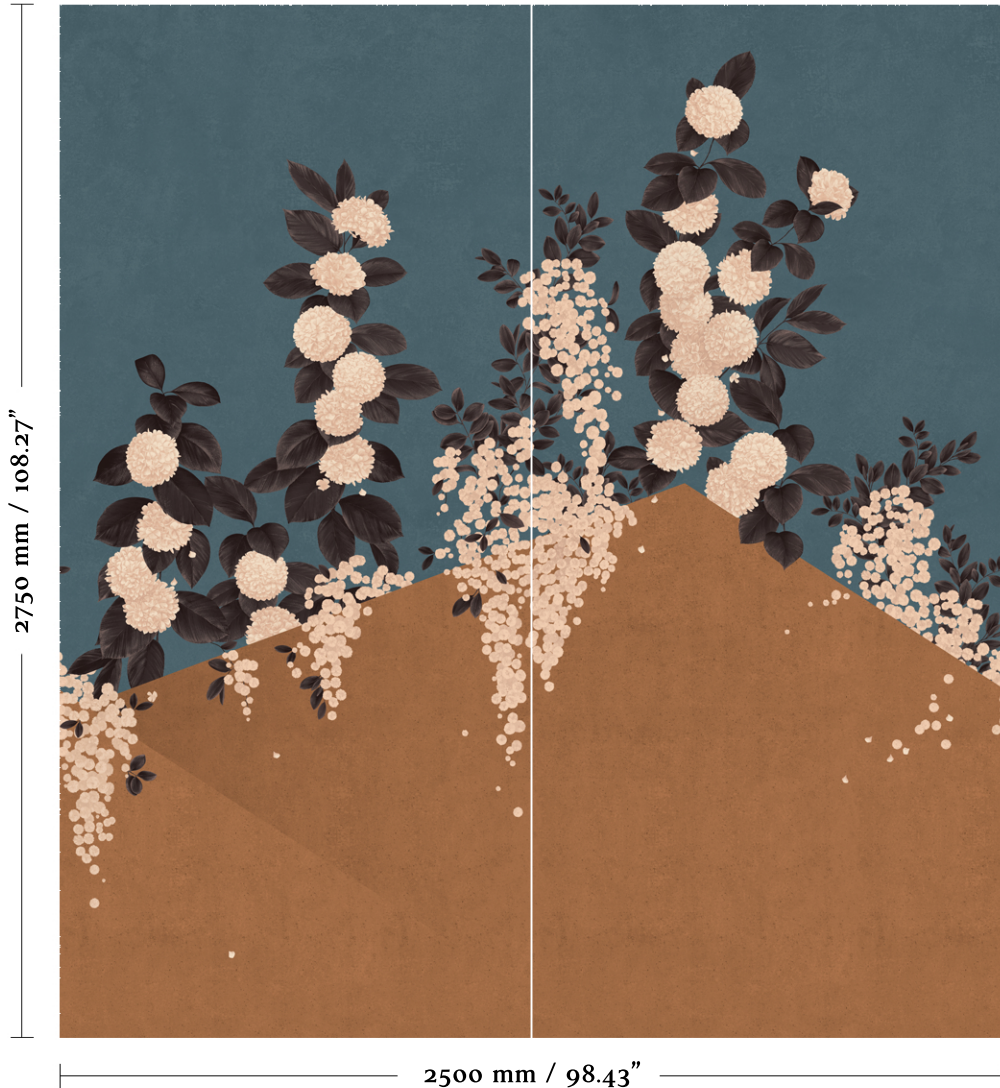

# ANNA GLOVER

Panel A

Panel B

Sotatsu Spring - Ochre - Set Panel Height 2.75m

[www.annaglover.co.uk](http://www.annaglover.co.uk)