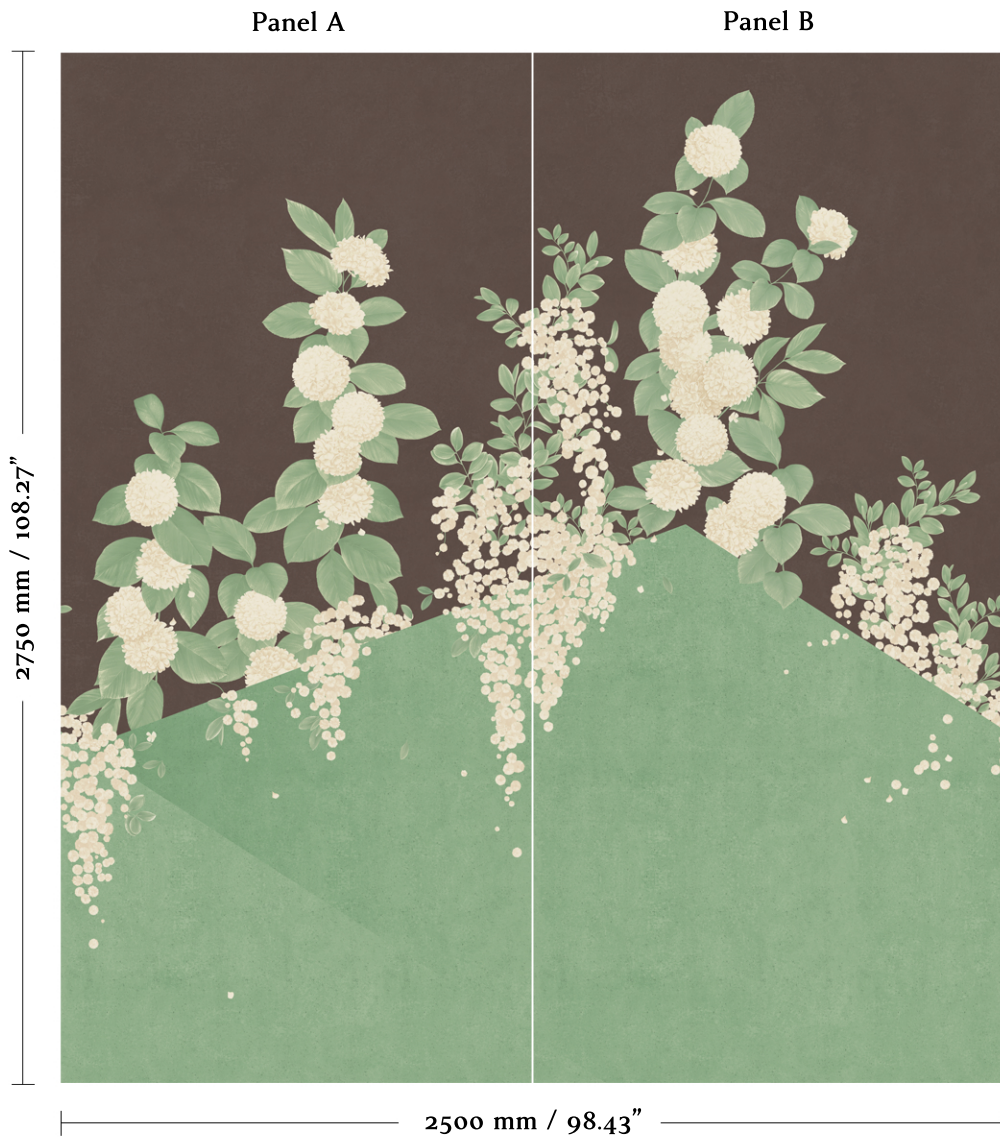

ANNA GLOVER

Sotatsu Spring - Pistachio - Set Panel Height 2.75m

www.annaglover.co.uk