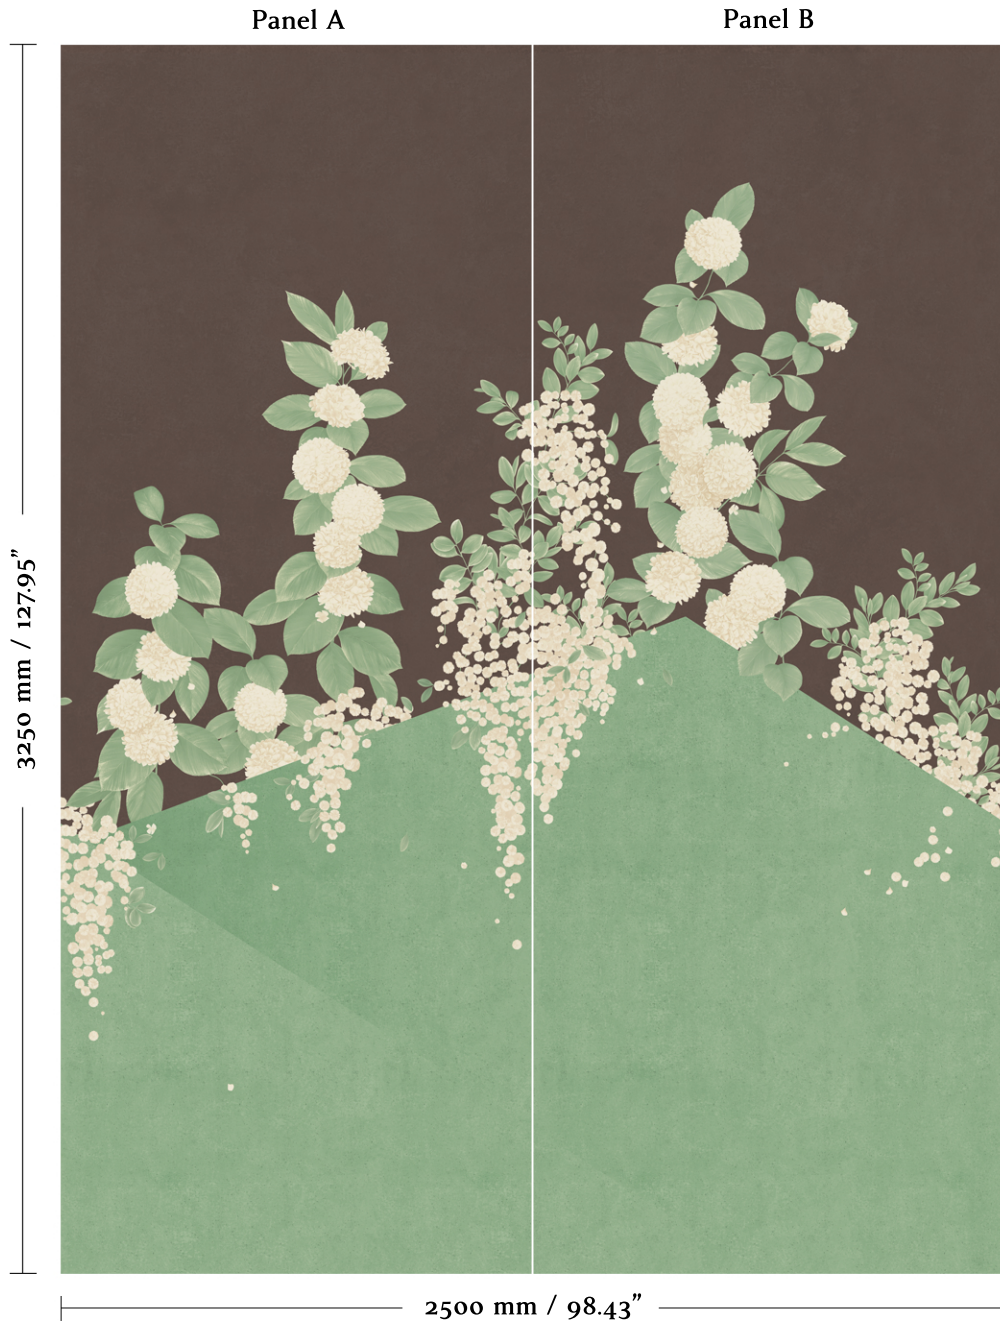

ANNA GLOVER

Sotatsu Spring - Pistachio - Set Panel Height 3.25m

www.annaglover.co.uk