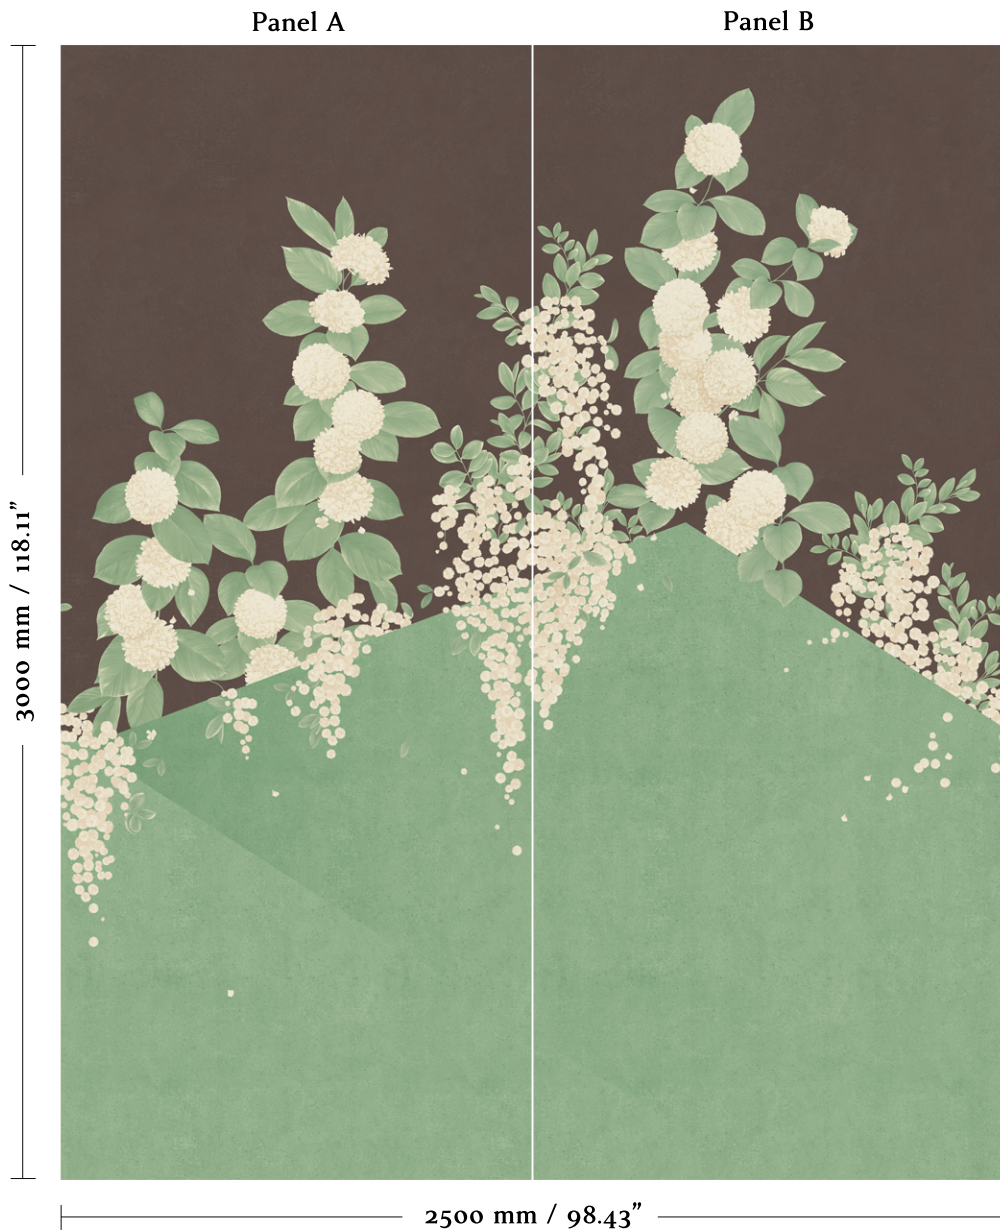

ANNA GLOVER

Sotatsu Spring - Pistachio - Set Panel Height 3m

www.annaglover.co.uk