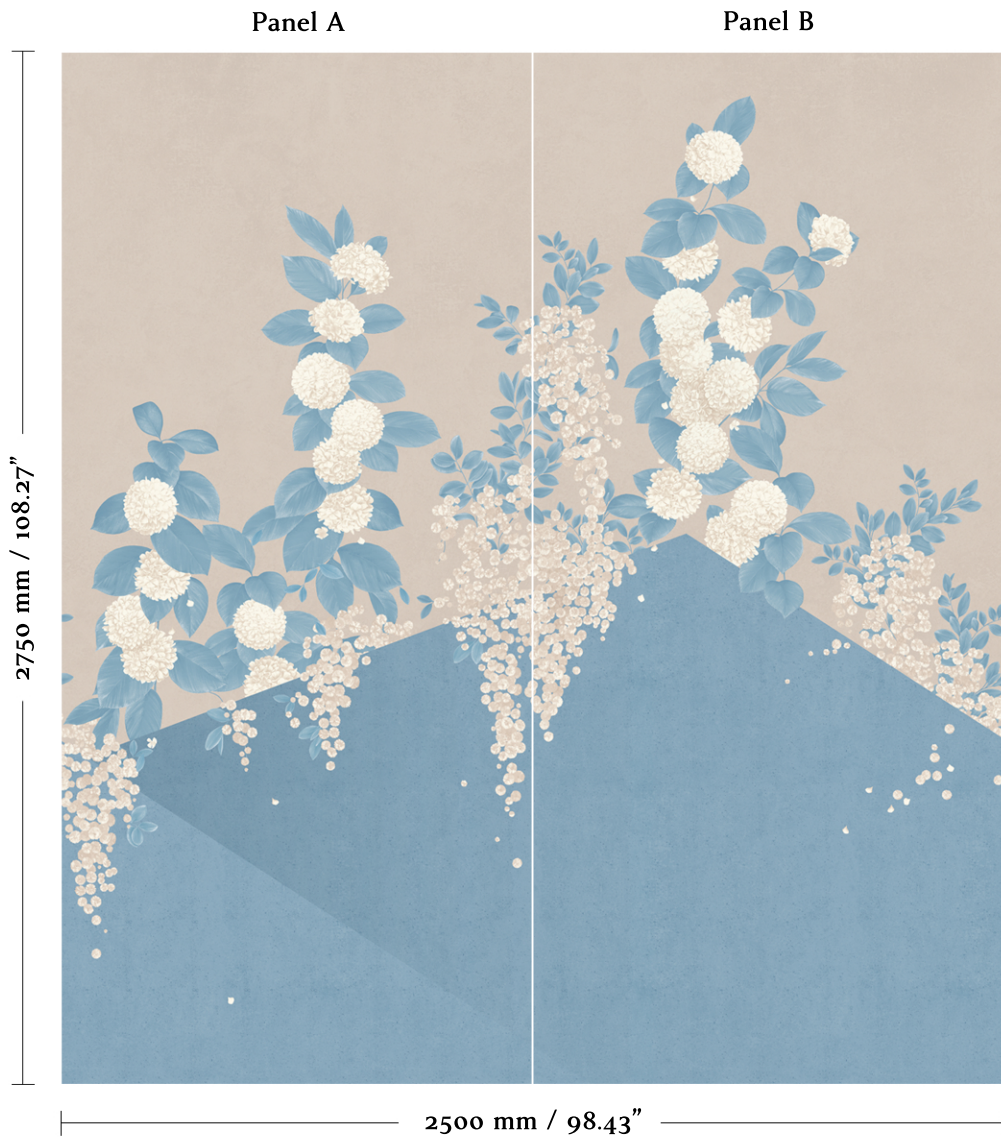

ANNA GLOVER

Sotatsu Spring - Porcelain Blue - Set Panel Height 2.75m

www.annaglover.co.uk