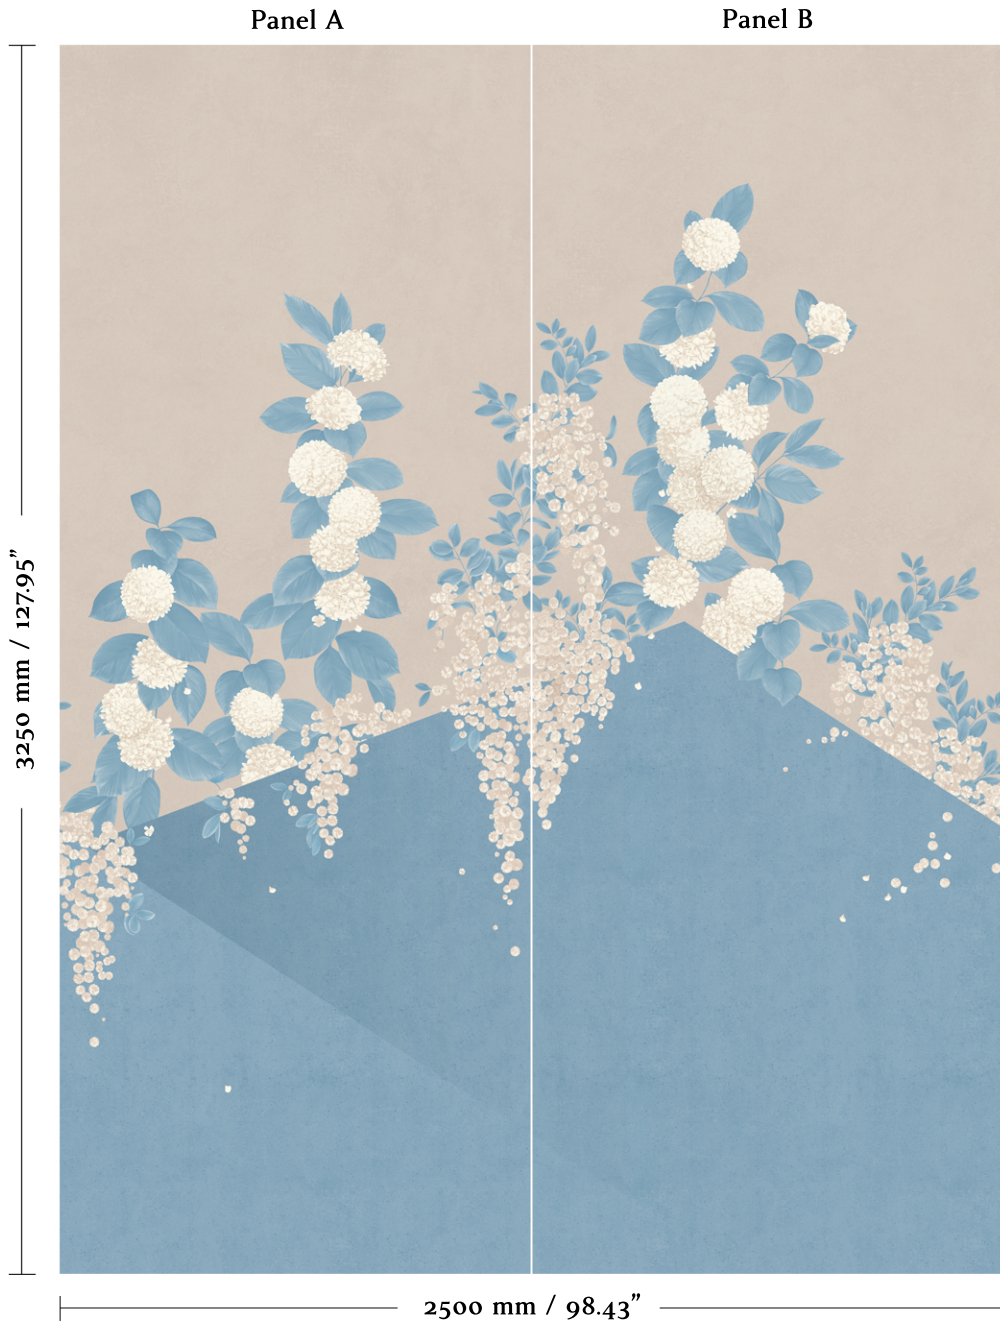

ANNA GLOVER

Sotatsu Spring - Porcelain Blue - Set Panel Height 3.25m

www.annaglover.co.uk