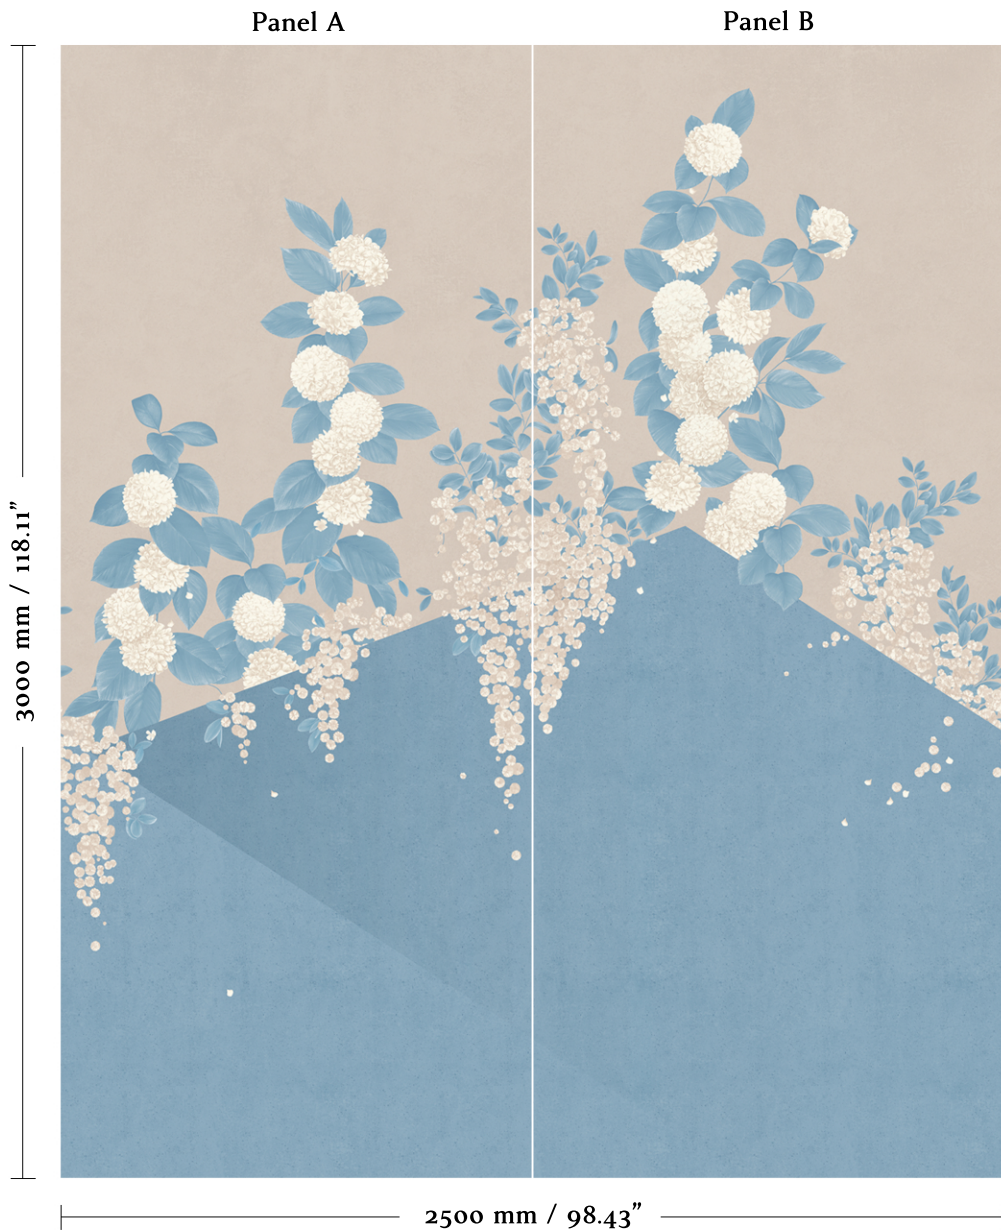

ANNA GLOVER

Sotatsu Spring - Porcelain Blue - Set Panel Height 3m

www.annaglover.co.uk