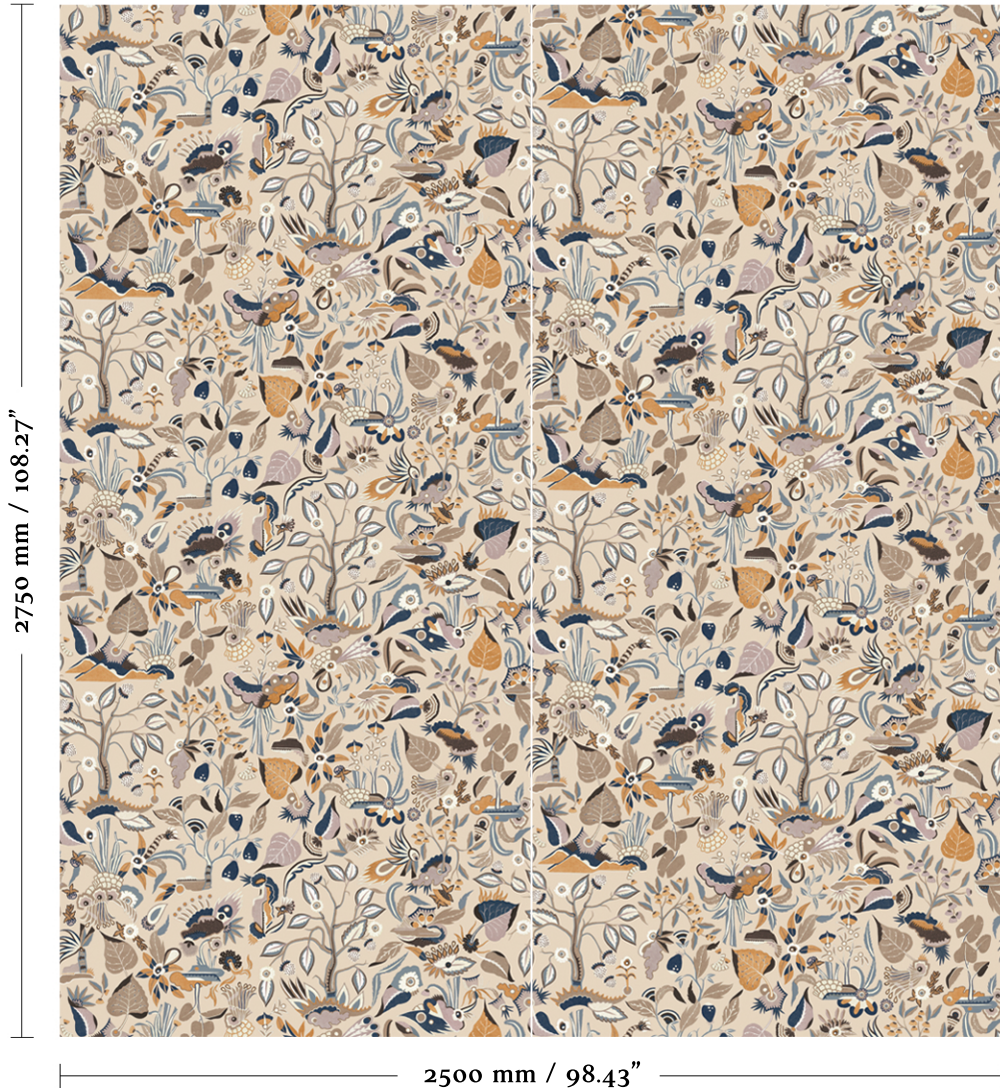

ANNA GLOVER

Panel A

Panel B

Tapis - Jasmine - Set Panel Height 2.75m

www.annaglover.co.uk