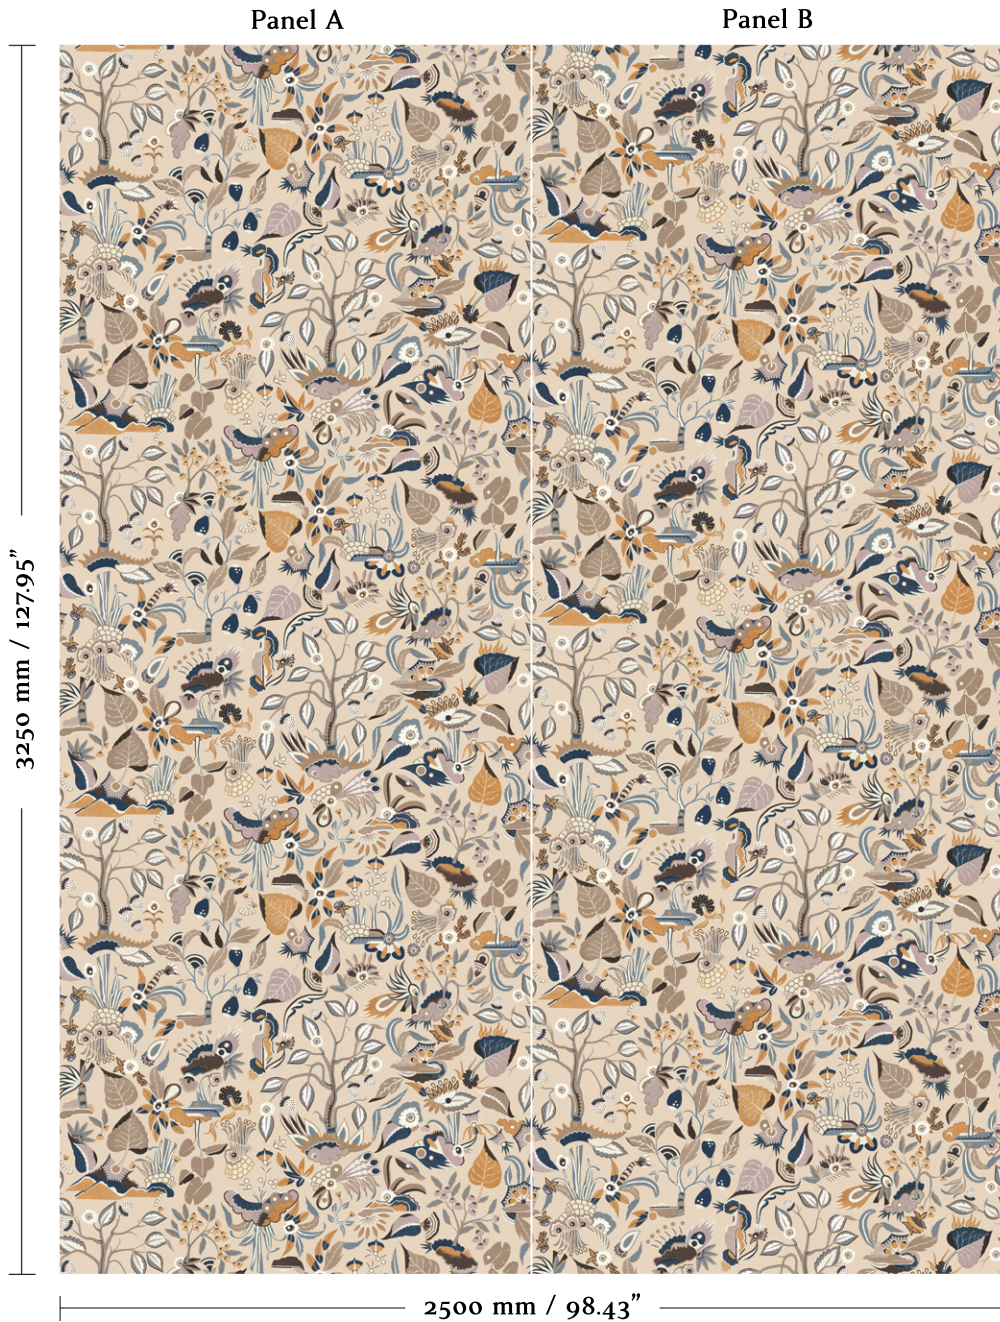

# ANNA GLOVER

Tapis - Jasmine - Set Panel Height 3.25m

[www.annaglover.co.uk](http://www.annaglover.co.uk)