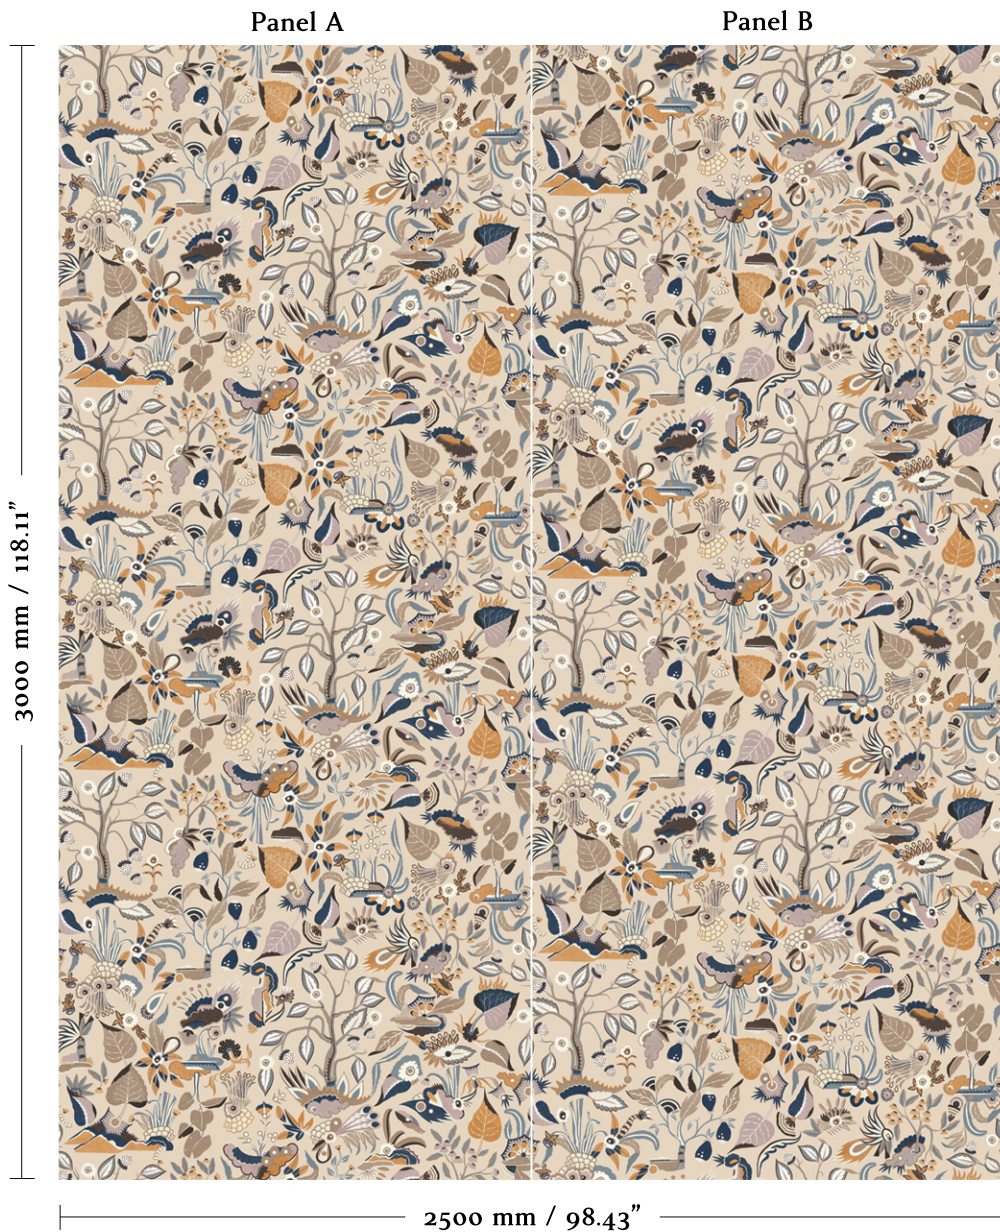

ANNA GLOVER

Tapis - Jasmine - Set Panel Height 3m

www.annaglover.co.uk