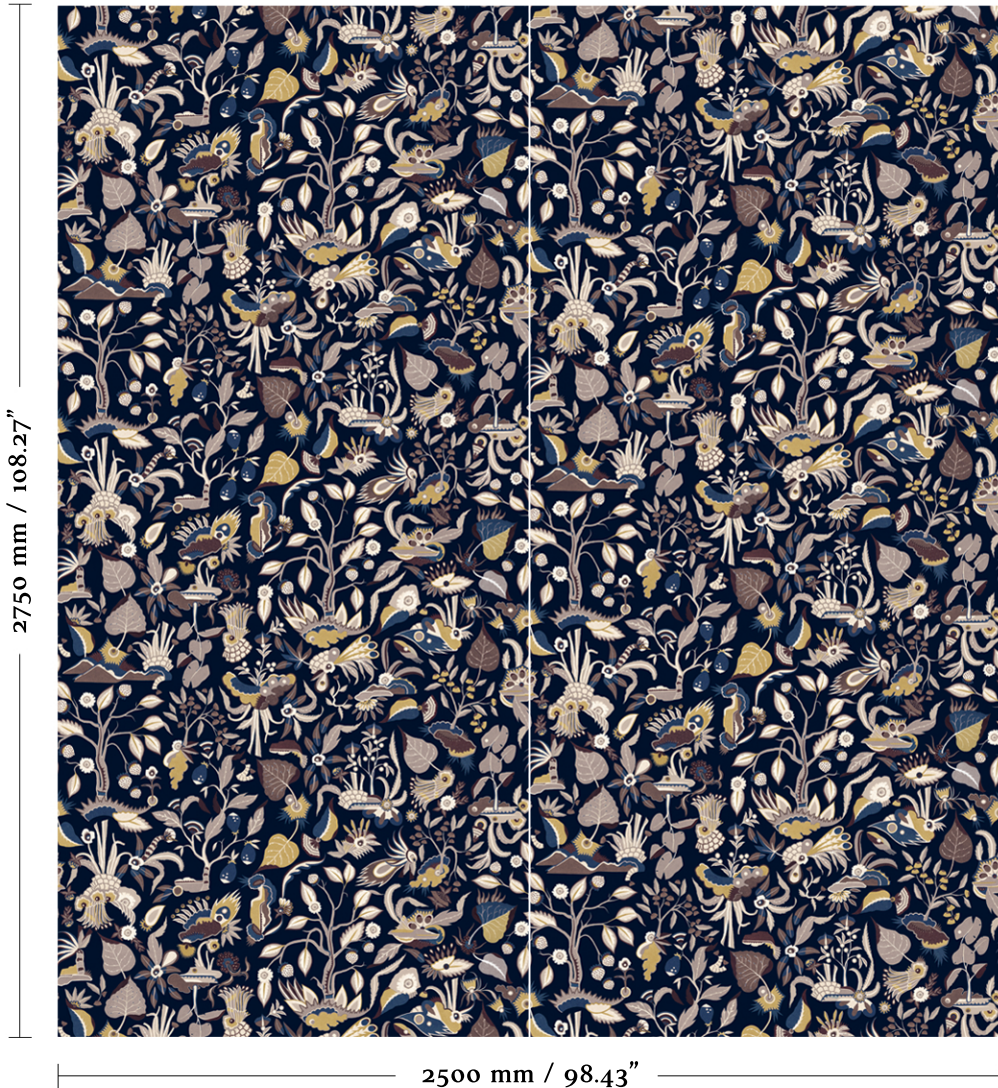

# ANNA GLOVER

Panel A

Panel B

Tapis - Prussian - Set Panel Height 2.75m

[www.annaglover.co.uk](http://www.annaglover.co.uk)