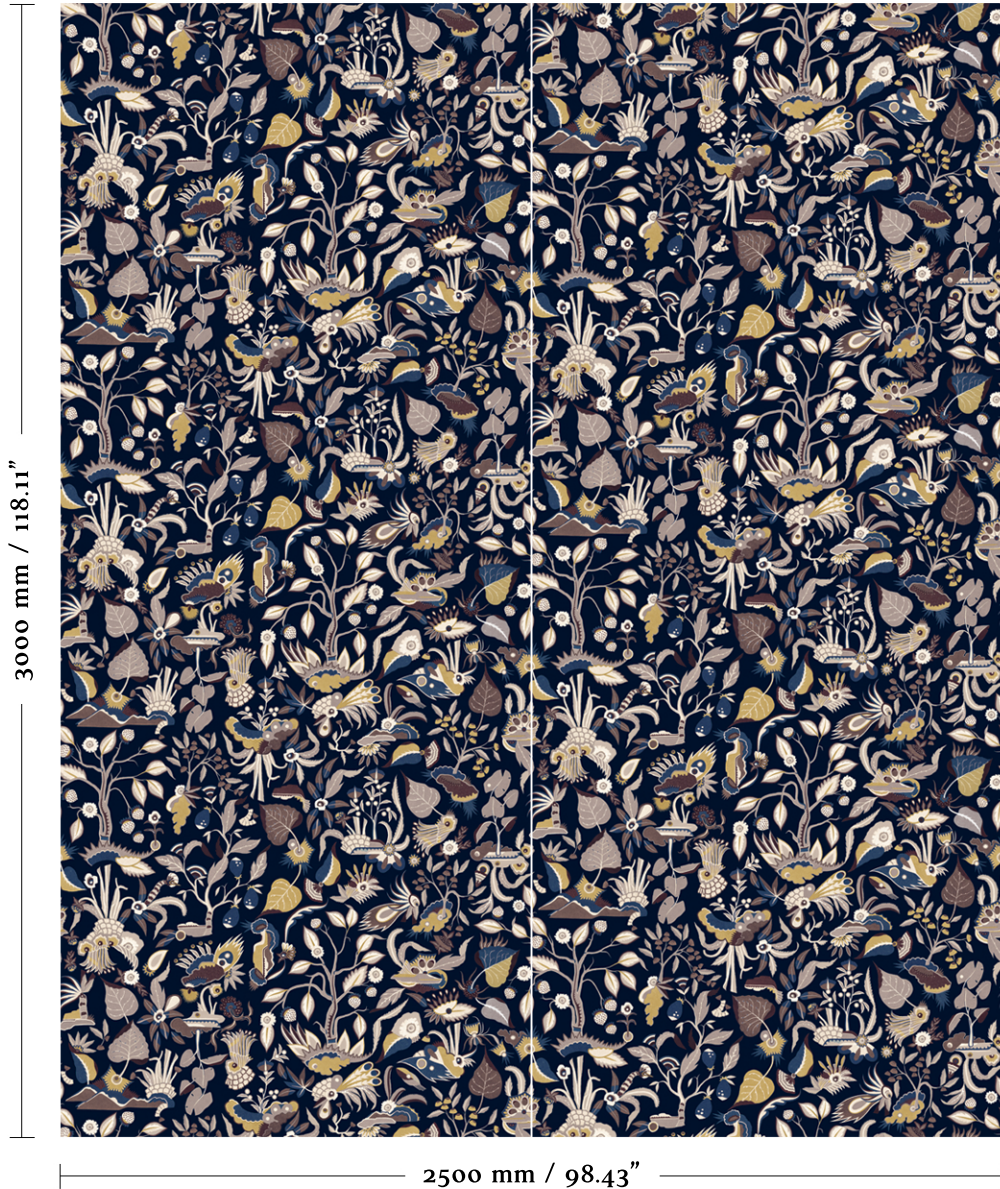

# ANNA GLOVER

Panel A

Panel B

Tapis - Prussian - Set Panel Height 3m

[www.annaglover.co.uk](http://www.annaglover.co.uk)