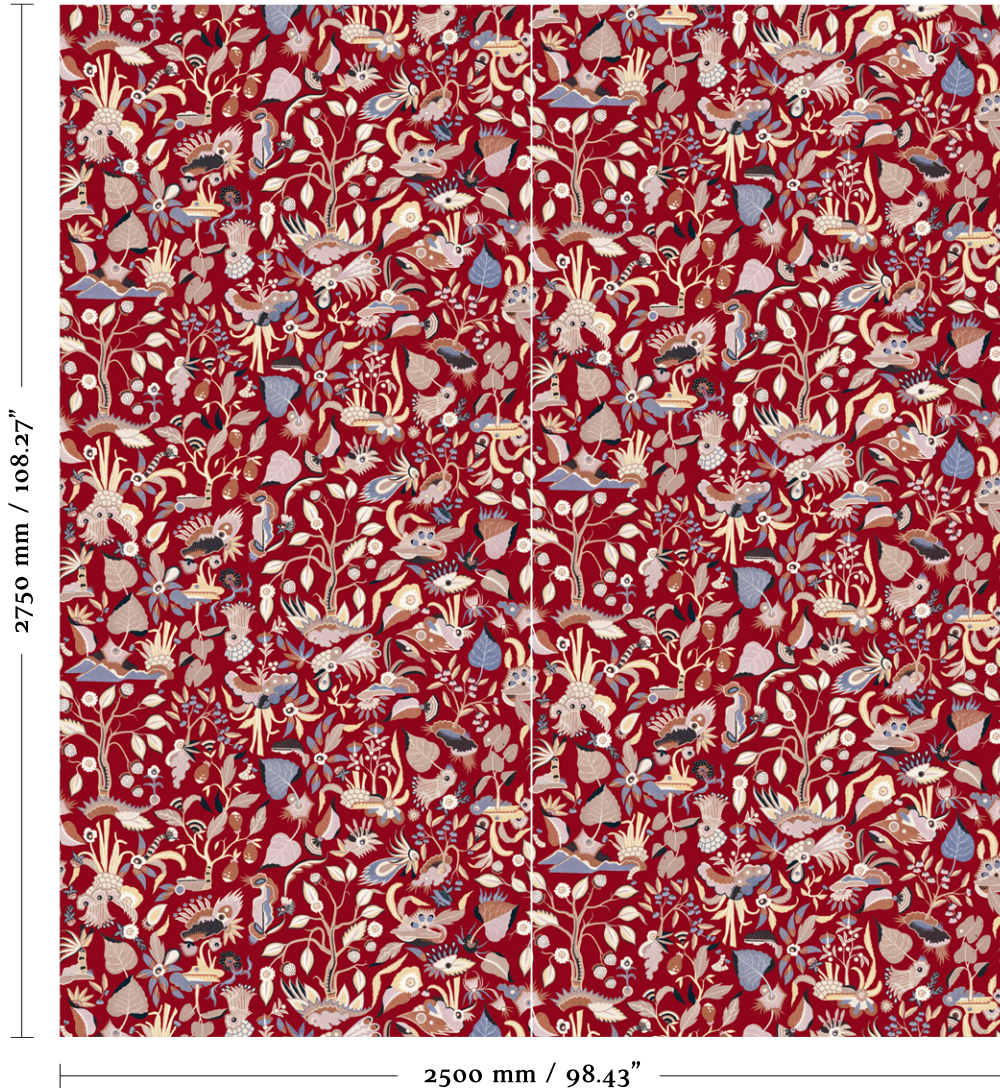

ANNA GLOVER

Panel A

Panel B

Tapis - Red Ochre - Set Panel Height 2.75m

www.annaglover.co.uk