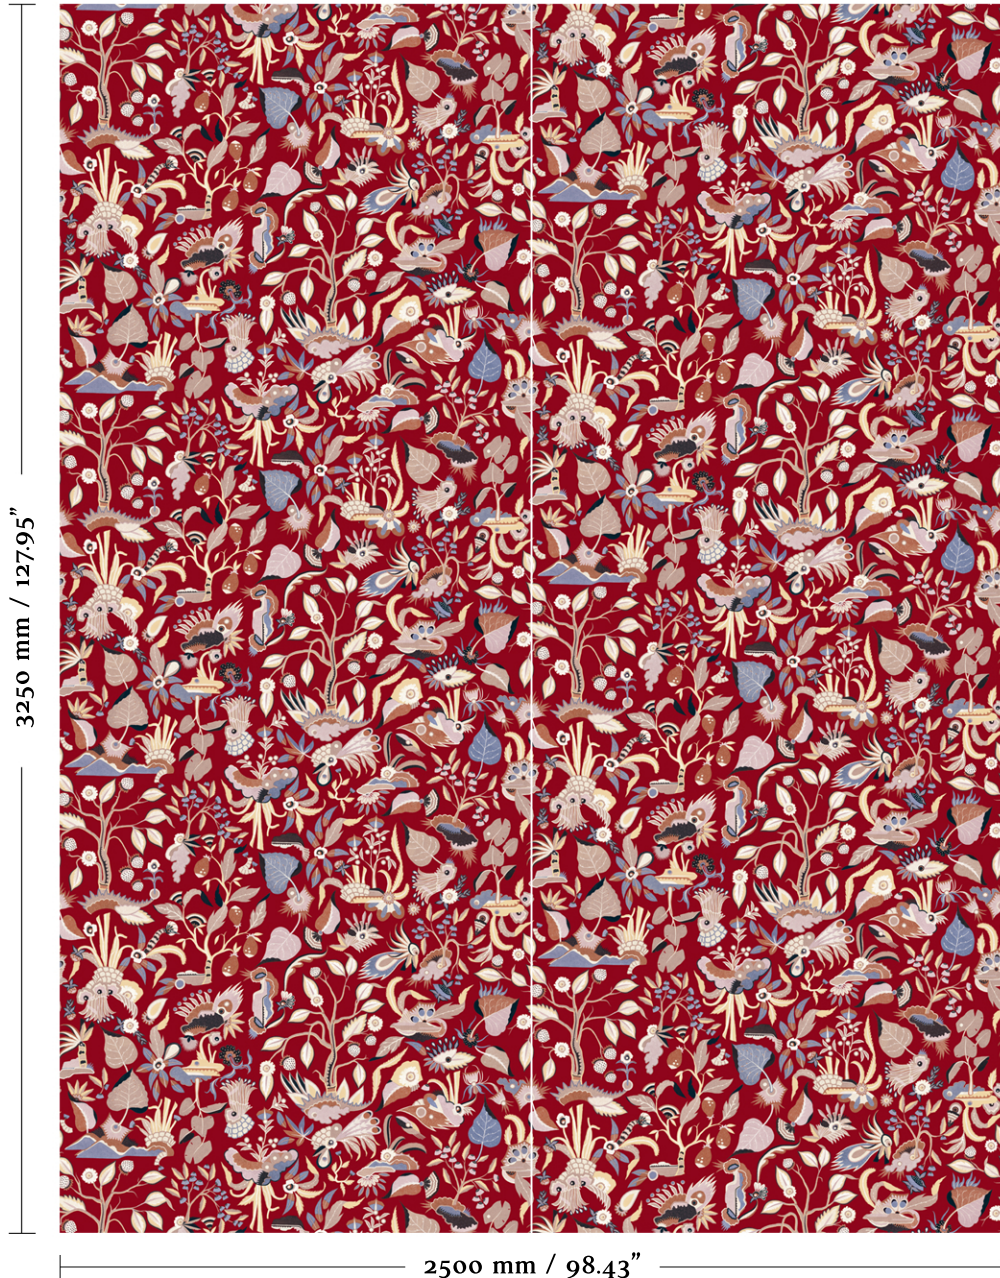

ANNA GLOVER

Panel A

Panel B

Tapis - Red Ochre - Set Panel Height 3.25m

www.annaglover.co.uk