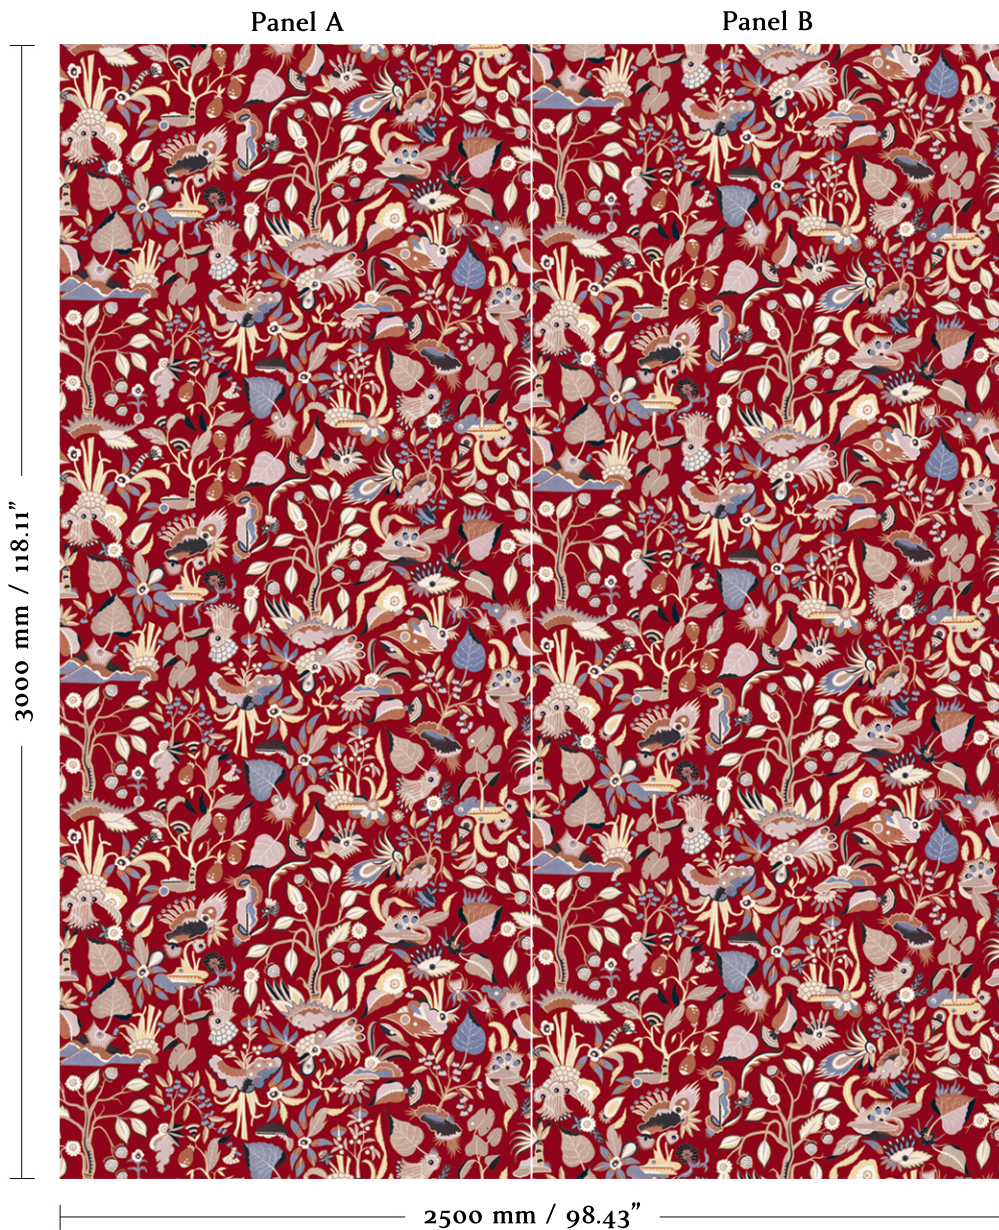

ANNA GLOVER

Tapis - Red Ochre - Set Panel Height 3m

www.annaglover.co.uk