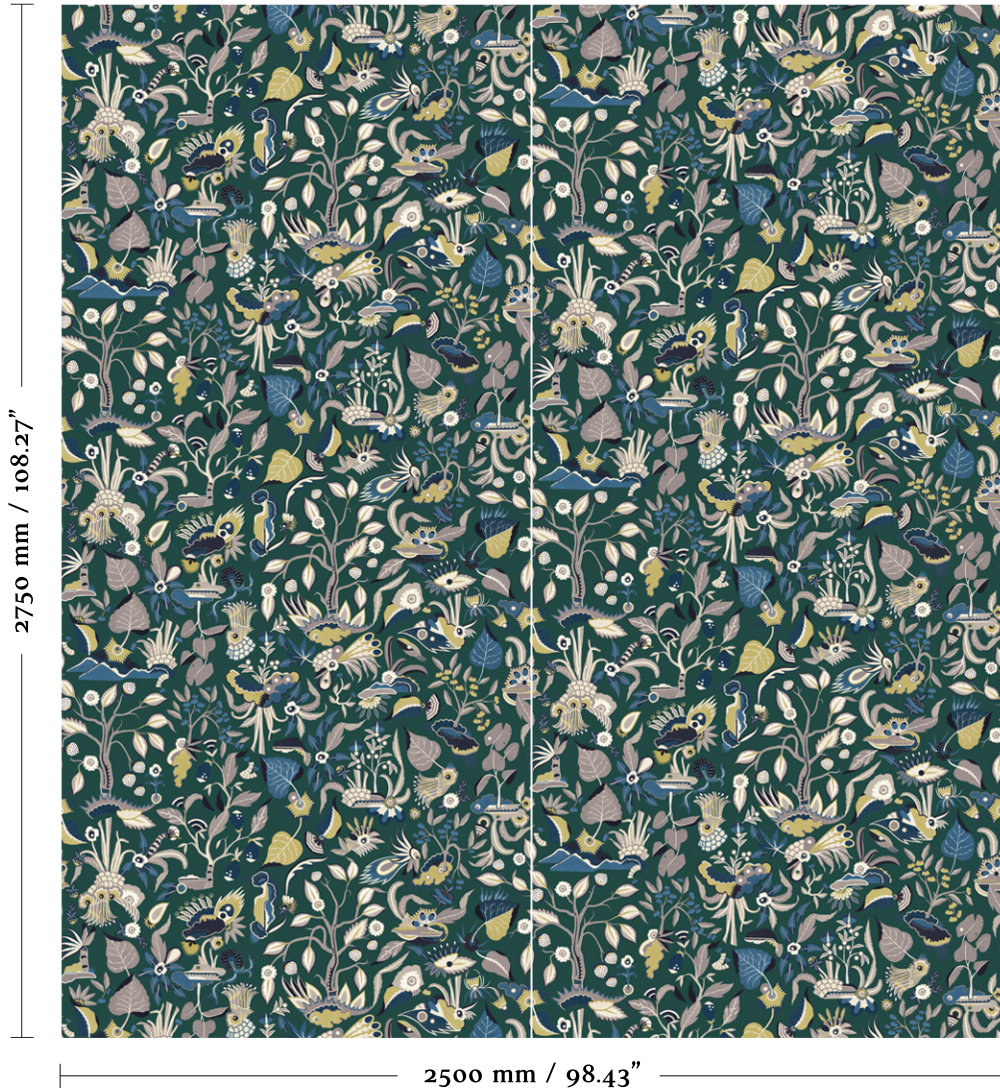

ANNA GLOVER

Panel A

Panel B

Tapis - Verdélite - Set Panel Height 2.75m

www.annaglover.co.uk