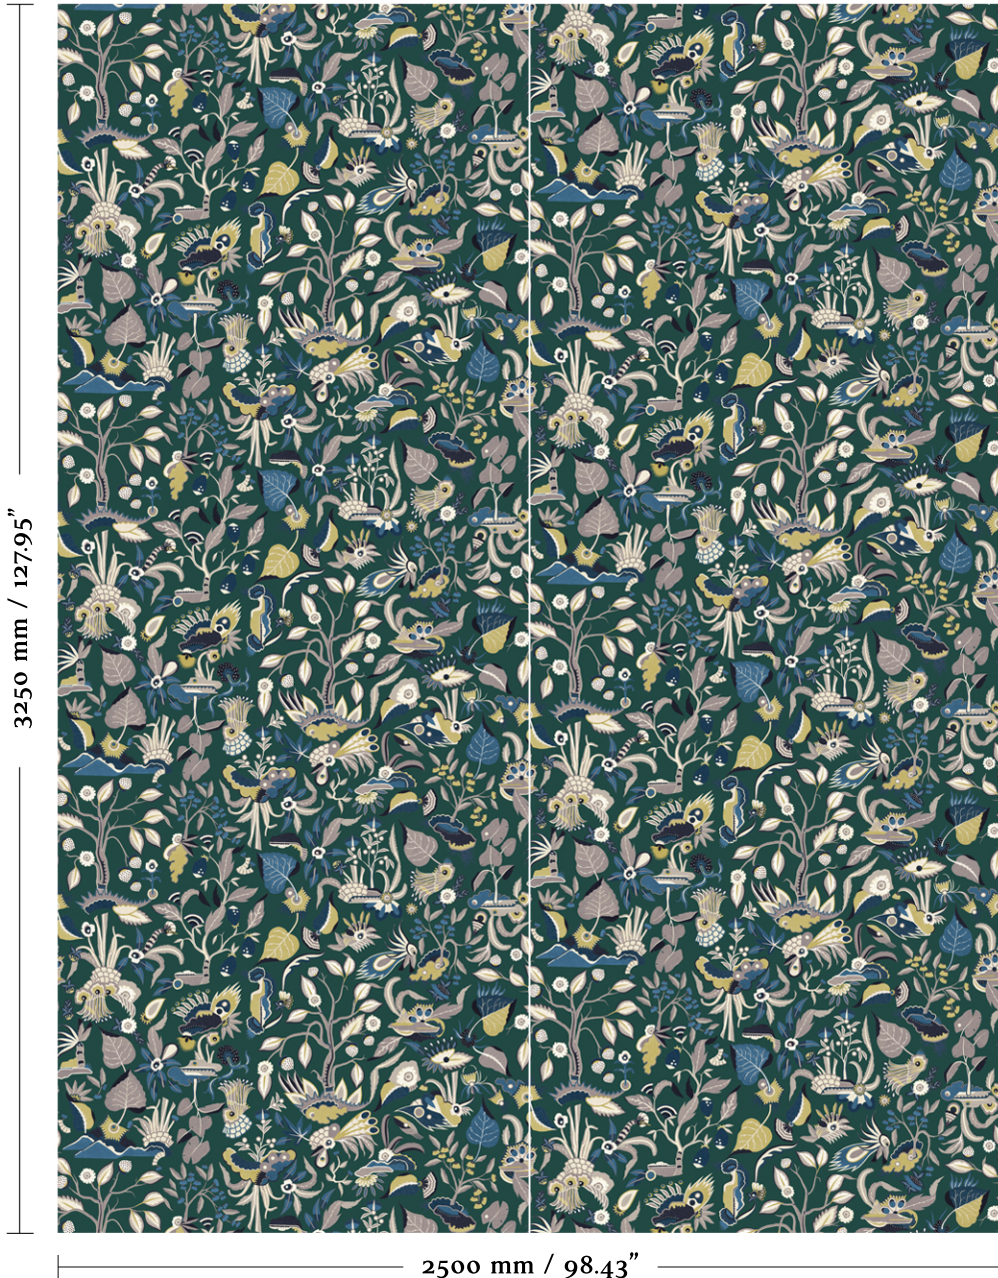

ANNA GLOVER

Panel A

Panel B

Tapis - Verdélite - Set Panel Height 3.25m

www.annaglover.co.uk