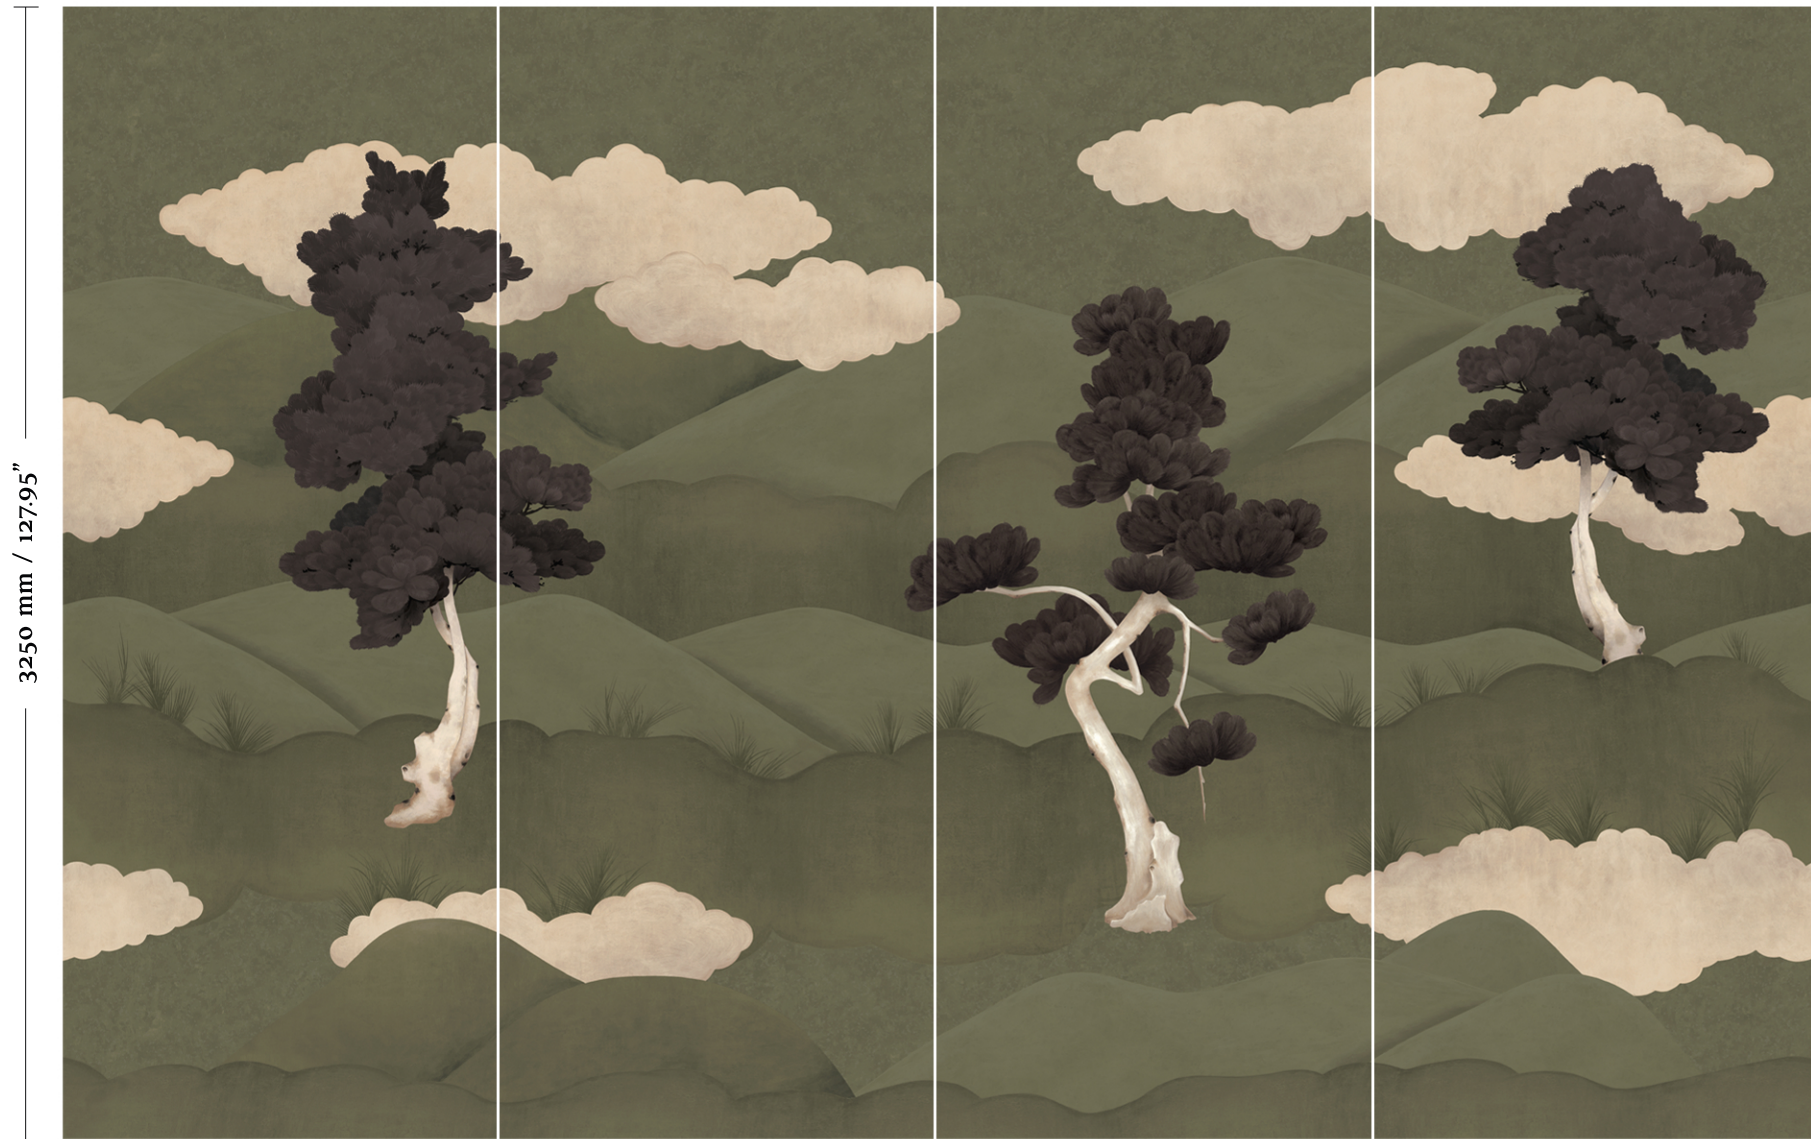

ANNA GLOVER

Panel A

Panel B

Panel C

Panel D

3250 mm / 127.95"

5000 mm / 196.85"