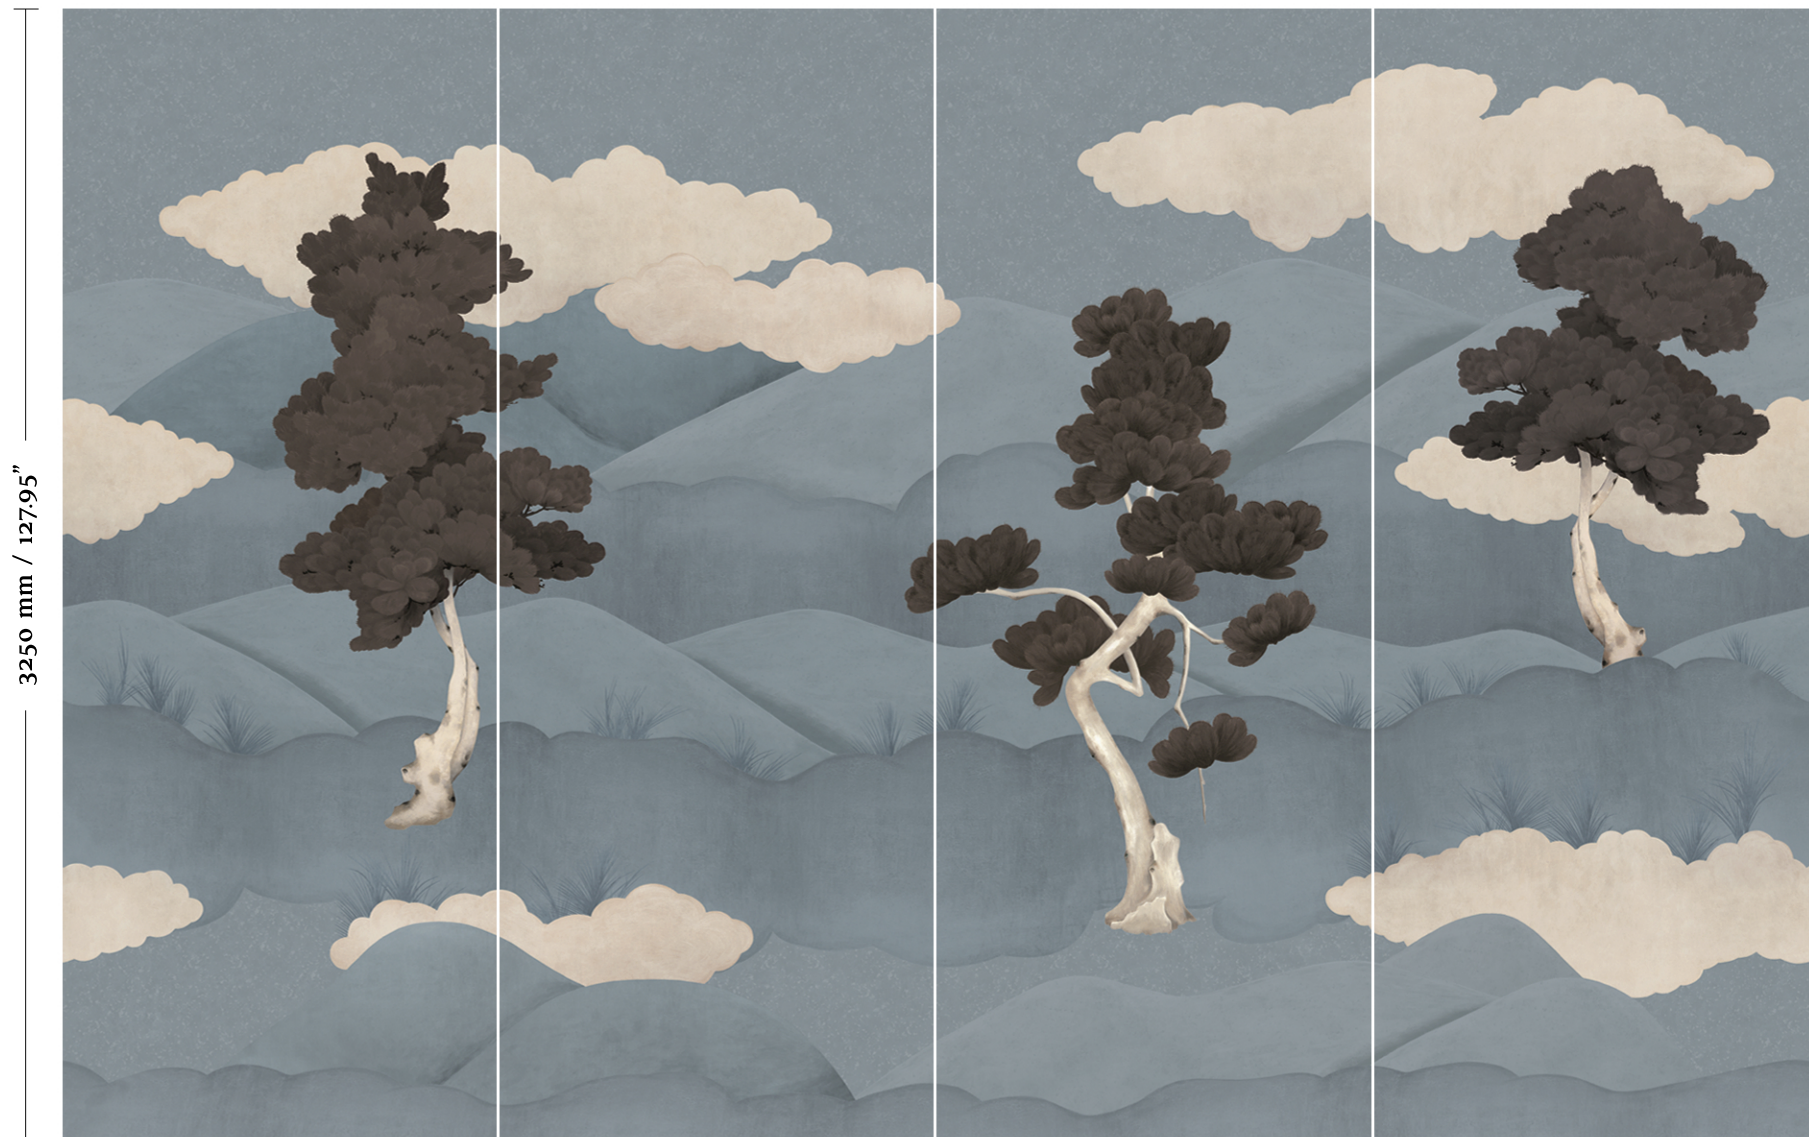

ANNA GLOVER

Panel A

Panel B

Panel C

Panel D

3250 mm / 127.95"

5000 mm / 196.85"